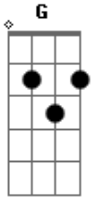

The Pretty Reckless - You

tom:

Intro: G D Em7 G

G
You don't want me, no

D Em7
You don't need me

G
Like I want you, oh

D Em7
Like I need you

D Em7
And I want you in my life

D Em7
And I need you in my life

G
You can't see me, no

D Em7
Like I see you

G
I can't have you, no

D Em7
Like you have me

D Em7
And I want you in my life

G

And I need you in my life

C G Am
Love, love, love

C G Am
Love, love, love

G
You can't feel me, no

D Em7
Like I feel you

G
I can't steal you, no

D Em7
Like you stole me

G D Em7
And I want you in my life

D Em7
And I need you in my life

G D Em7
Lalalalala

Lalalala

Lalalalala

Lalalala

Acordes

© ukulele-chords.com