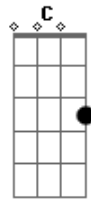

The Pretty Reckless - You

tom:

Intro: G D Em7 G

G
You don't want me, no

D Em7
You don't need me

G
Like I want you, oh

D Em7
Like I need you

D Em7
And I want you in my life

D Em7
And I need you in my life

G
You can't see me, no

D Em7
Like I see you

G
I can't have you, no

D Em7
Like you have me

D Em7
And I want you in my life

G

And I need you in my life

C G Am
Love, love, love

C G Am
Love, love, love

G
You can't feel me, no

D Em7
Like I feel you

G
I can't steal you, no

D Em7
Like you stole me

G D Em7
And I want you in my life

D Em7
And I need you in my life

G D Em7
Lalalalala

Lalalala

Lalalalala

Lalalala

Acordes

© ukulele-chords.com

© ukulele-chords.com

© ukulele-chords.com