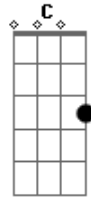

The Pretty Reckless - You

tom:

Intro: G D Em7 G

G
You don't want me, no

D Em7
You don't need me

G
Like I want you, oh

D Em7
Like I need you

D Em7
And I want you in my life

D Em7
And I need you in my life

G
You can't see me, no

D Em7
Like I see you

G
I can't have you, no

D Em7
Like you have me

D Em7
And I want you in my life

G

And I need you in my life

C G Am
Love, love, love

C G Am
Love, love, love

G
You can't feel me, no

D Em7
Like I feel you

G
I can't steal you, no

D Em7
Like you stole me

G D Em7
And I want you in my life

D Em7
And I need you in my life

G D Em7
Lalalalala

Lalalala

Lalalalala

Lalalala

Acordes

© ukulele-chords.com

© ukulele-chords.com

© ukulele-chords.com