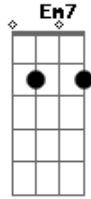

The Pretty Reckless - You

tom:

Intro: G D Em7 G

G
You don't want me, no

D Em7
You don't need me

G
Like I want you, oh

D Em7
Like I need you

D Em7
And I want you in my life

D Em7
And I need you in my life

G
You can't see me, no

D Em7
Like I see you

G
I can't have you, no

D Em7
Like you have me

D Em7
And I want you in my life

G

And I need you in my life

C G Am
Love, love, love

C G Am
Love, love, love

G
You can't feel me, no

D Em7
Like I feel you

G
I can't steal you, no

D Em7
Like you stole me

G D Em7
And I want you in my life

D Em7
And I need you in my life

G D Em7
Lalalalala

Lalalala

Lalalalala

Lalalala

Acordes

© ukulele-chords.com

© ukulele-chords.com

© ukulele-chords.com