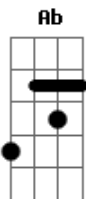

© ukulele-chords.com