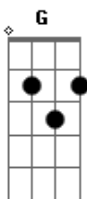

© ukulele-chords.com