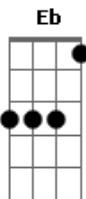

© ukulele-chords.com