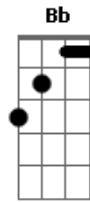

© ukulele-chords.com