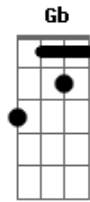

© ukulele-chords.com