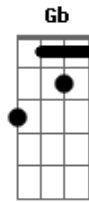

The Pretty Reckless - You

Tom: G

Eb Intro: G G D Em7 D

G
 You don't want me, no
 G D Em7 D
 You don't need me
 G
 Like I want you, oh
 G D Em7 D
 Like I need you
 G G D Em7 D
 And I want you in my life
 G G D Em7 D
 And I need you in my life

G
 You can't see me, no
 G G D Em7 D
 Like I see you
 G
 I can't have you, no
 G G D Em7 D
 Like you have me

G G D Em7 D
 And I want you in my life

Afinação: Eb Ab Db Gb Bb

G G D Em7 D
 And I need you in my life

C G Am
 Love, love, love
 C G Am
 Love, love, love
 C G Am (C,G,Am)
 Love, love, love

G
 You can't feel me, no
 G G D Em7 D
 Like I feel you
 G
 I can't steal you, no
 G G D Em7 D
 Like you stole me

G G D Em7 D
 And I want you in my life
 G G D Em7 D
 And I need you in my life

G G D Em7 D
 Lalalalala, lalala
 G G D Em7 D
 Lalalalala, lalala

Final: G G D Em7 D

Acordes

© ukulele-chords.com

© ukulele-chords.com

© ukulele-chords.com

© ukulele-chords.com

© ukulele-chords.com