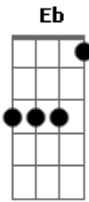

© ukulele-chords.com