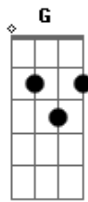

© ukulele-chords.com