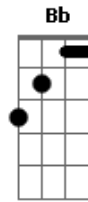

© ukulele-chords.com