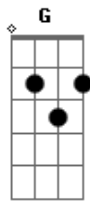

© ukulele-chords.com