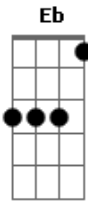

The Pretty Reckless - You

Tom: G

Eb Intro: G G D Em7 D

G
 You don't want me, no
 G D Em7 D
 You don't need me
 G
 Like I want you, oh
 G D Em7 D
 Like I need you
 G G D Em7 D
 And I want you in my life
 G G D Em7 D
 And I need you in my life

G
 You can't see me, no
 G G D Em7 D
 Like I see you
 G
 I can't have you, no
 G G D Em7 D
 Like you have me

G G D Em7 D
 And I want you in my life

Afinação: Eb Ab Db Gb Bb

G G D Em7 D
 And I need you in my life

C G Am
 Love, love, love
 C G Am
 Love, love, love
 C G Am (C,G,Am)
 Love, love, love

G
 You can't feel me, no
 G G D Em7 D
 Like I feel you
 G
 I can't steal you, no
 G G D Em7 D
 Like you stole me

G G D Em7 D
 And I want you in my life
 G G D Em7 D
 And I need you in my life

G G D Em7 D
 Lalalalala, lalala
 G G D Em7 D
 Lalalalala, lalala

Final: G G D Em7 D

Acordes

© ukulele-chords.com

© ukulele-chords.com

© ukulele-chords.com

© ukulele-chords.com

© ukulele-chords.com