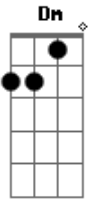

© ukulele-chords.com