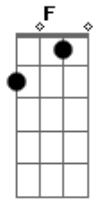

The Pretty Reckless - Waiting For A Friend

Tom: **F**
Intro: **F** (...)

Verso 1:

Bb **Bb7** **F**
The night is when the ghosts all come out
Bb **Bb7** **F**
Playing with my head, spin it all around
Bb **Dm**
This room is like a prison cell, I'm all by myself
C **F**
I'm waiting for my friend to come and break me out

Verso 2:

Bb **Bb7** **F**
You left me today lying on the floor
Bb **Bb7** **F**
I wanted you to stay, it seems you wanted it more
Bb **Dm**
This bed is like a prison cell, cause I'm all by myself
C **F**

Still waiting for my friend to come and break me out

Ponte:

Dm **C** **Bb** **Dm** **C** **Bb**
(...)
And there's stone cold bars on my door for this stone cold heart
F
(...)

Verso 3:

Bb **Bb7** **F**
Some people say life is like a ride
Bb **Bb7** **F**
Take it day by day, never knowing why
Bb **Dm**
My head is like a prison cell, I'm all by myself
C **Dm**
I'm waiting for my friend to come and break me out
C **F**
Still waiting for my friend to come and break me out

Acordes

© ukulele-chords.com