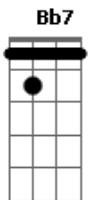

© ukulele-chords.com