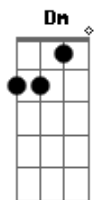

© ukulele-chords.com