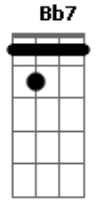

© ukulele-chords.com