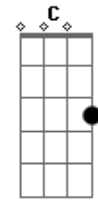

© ukulele-chords.com