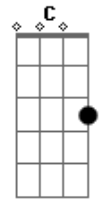

© ukulele-chords.com