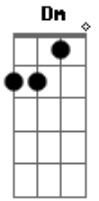

© ukulele-chords.com