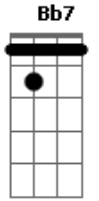

© ukulele-chords.com