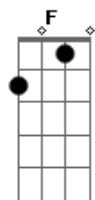

The Pretty Reckless - Waiting For A Friend

Tom: **F**
Intro: **F** (...)

Verso 1:

Bb **Bb7** **F**
The night is when the ghosts all come out
Bb **Bb7** **F**
Playing with my head, spin it all around
Bb **Dm**
This room is like a prison cell, I'm all by myself
C **F**
I'm waiting for my friend to come and break me out

Verso 2:

Bb **Bb7** **F**
You left me today lying on the floor
Bb **Bb7** **F**
I wanted you to stay, it seems you wanted it more
Bb **Dm**
This bed is like a prison cell, cause I'm all by myself
C **F**

Still waiting for my friend to come and break me out

Ponte:

Dm **C** **Bb** **Dm** **C** **Bb**
(...)
And there's stone cold bars on my door for this stone cold heart
F
(...)

Verso 3:

Bb **Bb7** **F**
Some people say life is like a ride
Bb **Bb7** **F**
Take it day by day, never knowing why
Bb **Dm**
My head is like a prison cell, I'm all by myself
C **Dm**
I'm waiting for my friend to come and break me out
C **F**
Still waiting for my friend to come and break me out

Acordes