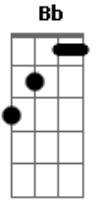

© ukulele-chords.com