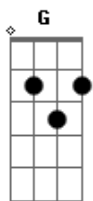

The Pretty Reckless - Just Tonight

Tom: G

Verso:

Em C
Here we are
G D
and I can think from all the pills hey
Em C G D
stop the car and take me home

Em C G D Em
Here we are and you're too drunk to hear a word I say
C G D
Stop the car and take me home

Refrão:

Em C
Just tonight I will stay
G D
And we'll throw it all away
Em C
When the light hits your eyes
G D
It's telling me I'm right
Em C
And if I, I am through
G B
It's all because of you
C
Just tonight

Verso:

Em C G D
Here I am and I can't seem to see straight
Em C G D
And I'm too numb to feel right now

Em C G D Em
Here I am watching the clock that's ticking away my time
C G D
And I'm too numb to feel right now

Refrão:

Em C
Just tonight I will stay
G D
And we'll throw it all away
Em C
When the light hits your eyes
G D
It's telling me I'm right

Em C
And if I, I am through
G B
It's all because of you
C
Just tonight
B (or B7)
Just Tonight

C G
Do you understand who I am
B7
Do you wanna know,
C G B7
Can you really see through me now
C
I am 'bout to, go

Em C
But just tonight I won't leave
G D
I'll lie and you'll believe
Em C
Just tonight I will see
G D
It's all because of me

Refrão:

Em C
Just tonight I will stay
G D
And we'll throw it all away
Em C
When the light hits your eyes
G D
It's telling me I'm right
Em C
And if I, I am through
G D
It's all because of you

Em C
Just tonight
G B
It's all because of you
Em C
Just tonight
G B
It's all because of you
Em C
Just tonight
G B
It's all because of you
C
Just tonight

(Em C G D)

Acordes

© ukulele-chords.com