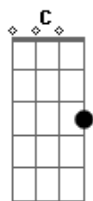

The Pretty Reckless - Just Tonight

Tom: G

Verso:

Em C
Here we are
G D
and I can think from all the pills hey
Em C G D
stop the car and take me home

Em C G D Em
Here we are and you're too drunk to hear a word I say
C G D
Stop the car and take me home

Refrão:

Em C
Just tonight I will stay
G D
And we'll throw it all away
Em C
When the light hits your eyes
G D
It's telling me I'm right
Em C
And if I, I am through
G D
It's all because of you

Em C
Just tonight
G B
It's all because of you
Em C
Just tonight
G B
It's all because of you
Em C
Just tonight
G B
It's all because of you
C
Just tonight

(Em C G D)

Acordes

© ukulele-chords.com

© ukulele-chords.com

© ukulele-chords.com

© ukulele-chords.com

© ukulele-chords.com

© ukulele-chords.com