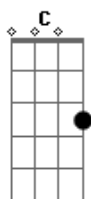

© ukulele-chords.com