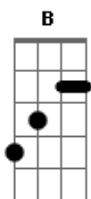

© ukulele-chords.com