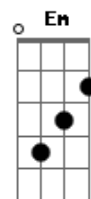

© ukulele-chords.com