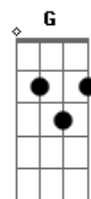

© ukulele-chords.com