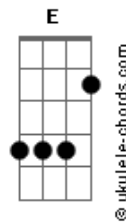

The Pretty Reckless - 25

tom:

Intro: B G Ab G
B G Ab A

[Primeira Parte]

B G Ab G
Year one, was lots of fun
B G Ab G
But nothin' lasts forever in my dreams
B G Ab G
And two, I followed you
B G Ab G
Because you knew the way or so it seemed
B G Ab G
And three, I still believed
B G Ab G
That we would be becoming destiny
B G Ab G
And four, I wanted more
B G Ab A
But you were movin' on to better things

[Refrão]

B Db D E
At twenty-five, and still alive
Gb G Ab A
Much longer than expected for a man
B Db D E
At twenty-five, all hope has died
G D Gb
And the glass of my intentions turns to sand
B G Ab G
And shatters in my hand
B G Ab A
Oh, oh, oh

[Segunda Parte]

B
Five to six, a lie, a kiss
B
The secrets that were served we'd never say
B
Skip to eight, we called it fate
B
To live, to let us die another day
B G Ab G
And nine, I saw the signs
B G Ab G
Reflected in the barrel of a gun
B G Ab G
Ten, we're here again

Acordes

B G Ab A
Those who loved me burned up in the sun

[Refrão]

B Db D E
At twenty-five, and still alive
Gb G Ab A
Much longer than expected for a man
B Db D E
At twenty-five, all hope has died
G D Gb
And the glass of my intentions turns to sand
B G Ab G
And shatters in my hand
B G Ab A
Shatters in my hand