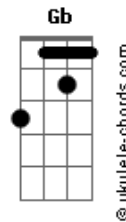

The Pretty Reckless - 25

tom:

Intro: B G Ab G
B G Ab A

[Primeira Parte]

B G Ab G
Year one, was lots of fun
B G Ab G
But nothin' lasts forever in my dreams
B G Ab G
And two, I followed you
B G Ab G
Because you knew the way or so it seemed
B G Ab G
And three, I still believed
B G Ab G
That we would be becoming destiny
B G Ab G
And four, I wanted more
B G Ab A
But you were movin' on to better things

[Refrão]

B Db D E
At twenty-five, and still alive
Gb G Ab A
Much longer than expected for a man
B Db D E
At twenty-five, all hope has died
G D Gb
And the glass of my intentions turns to sand
B G Ab G
And shatters in my hand
B G Ab A
Oh, oh, oh

[Segunda Parte]

B
Five to six, a lie, a kiss
B
The secrets that were served we'd never say
B
Skip to eight, we called it fate
B
To live, to let us die another day
B G Ab G
And nine, I saw the signs
B G Ab G
Reflected in the barrel of a gun
B G Ab G
Ten, we're here again

Acordes

B G Ab A
Those who loved me burned up in the sun

[Refrão]

B Db D E
At twenty-five, and still alive
Gb G Ab A
Much longer than expected for a man
B Db D E
At twenty-five, all hope has died
G D Gb
And the glass of my intentions turns to sand
B G Ab G
And shatters in my hand
B G Ab A
Shatters in my hand

[Ponte]

D A B A G Gb E A
From eleven, twelve, I held the future in my grasp
D A B A G Gb E A
And all through my teens, I screamed I may not live much
past
B G Ab G
Twenty-one, two, three, four
B G Ab G
Twenty-one, two, three, four
B G Ab G
Twenty-one, two, three, four
One, two, three, four

[Refrão]

B Db D E
At twenty-five, and still alive
Gb G Ab A
Much longer than expected for a man
B Db D E
At twenty-five, all hope has died
G D
And the glass of my intentions
A B
The glass of my intentions
G D Gb
The glass of my intentions turns to sand
B G Ab G
And shatters in my hand

(B G Ab G)

B G Ab G
Shatters in my hand
B G Ab
In my hand