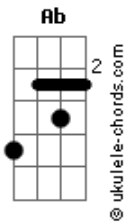

The Pretty Reckless - 25

tom:

Intro: B G Ab G
B G Ab A

[Primeira Parte]

B G Ab G
Year one, was lots of fun
B G Ab G
But nothin' lasts forever in my dreams
B G Ab G
And two, I followed you
B G Ab G
Because you knew the way or so it seemed
B G Ab G
And three, I still believed
B G Ab G
That we would be becoming destiny
B G Ab G
And four, I wanted more
B G Ab A
But you were movin' on to better things

[Refrão]

B Db D E
At twenty-five, and still alive
Gb G Ab A
Much longer than expected for a man
B Db D E
At twenty-five, all hope has died
G D Gb
And the glass of my intentions turns to sand
B G Ab G
And shatters in my hand
B G Ab A
Oh, oh, oh

[Segunda Parte]

B
Five to six, a lie, a kiss
B
The secrets that were served we'd never say
B
Skip to eight, we called it fate
B
To live, to let us die another day
B G Ab G
And nine, I saw the signs
B G Ab G
Reflected in the barrel of a gun
B G Ab G
Ten, we're here again

Acordes

B G Ab A
Those who loved me burned up in the sun

[Refrão]

B Db D E
At twenty-five, and still alive
Gb G Ab A
Much longer than expected for a man
B Db D E
At twenty-five, all hope has died
G D Gb
And the glass of my intentions turns to sand
B G Ab G
And shatters in my hand
B G Ab A
Shatters in my hand