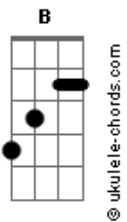

The Pretty Reckless - 25

tom:

Intro: B G Ab G
B G Ab A

[Primeira Parte]

B G Ab G
Year one, was lots of fun
B G Ab G
But nothin' lasts forever in my dreams
B G Ab G
And two, I followed you
B G Ab G
Because you knew the way or so it seemed
B G Ab G
And three, I still believed
B G Ab G
That we would be becoming destiny
B G Ab G
And four, I wanted more
B G Ab A
But you were movin' on to better things

[Refrão]

B Db D E
At twenty-five, and still alive
Gb G Ab A
Much longer than expected for a man
B Db D E
At twenty-five, all hope has died
G D Gb
And the glass of my intentions turns to sand
B G Ab G
And shatters in my hand
B G Ab A
Oh, oh, oh

[Segunda Parte]

B
Five to six, a lie, a kiss
B
The secrets that were served we'd never say
B
Skip to eight, we called it fate
B
To live, to let us die another day
B G Ab G
And nine, I saw the signs
B G Ab G
Reflected in the barrel of a gun
B G Ab G
Ten, we're here again

Acordes

B G Ab A
Those who loved me burned up in the sun

[Refrão]

B Db D E
At twenty-five, and still alive
Gb G Ab A
Much longer than expected for a man
B Db D E
At twenty-five, all hope has died
G D Gb
And the glass of my intentions turns to sand
B G Ab G
And shatters in my hand
B G Ab A
Shatters in my hand