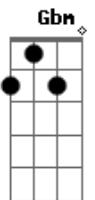

© ukulele-chords.com