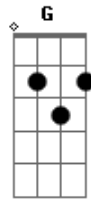

© ukulele-chords.com