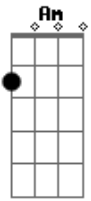

The Police - Wrapped Around Your Finger

Tom: C

(intro)

Am Em Am G
You consider me the young apprentice
Am Em Am G
Caught between the Scylla and Charybdis
Am Em Am G
Hypnotized by you if I should linger
Am Em Am G
Staring at the ring around your finger

I have only come here seeking knowledge
Things they would not teach me of in college
I can see the destiny you sold
Turned into a shining band of gold

G F
I'll be wrapped around your finger
G F

I'll be wrapped around your finger

Mephistopheles is not your name
But I know what you're up to just the same
I will listen hard to your tuition
You will see it come to it's fruition

And I'll be wrapped around your finger
I'll be wrapped around your finger

Am Em F G
Devil and the deep blue sea behind me
Am Em F G
Vanish in the air, you'll never find me
Am Em F G
I will turn your flesh to alabaster
Am Em F
When you find your servant is your master

And you'll be wrapped around my finger
You'll be wrapped around my finger

(intro)

Acordes

© ukulele-chords.com

© ukulele-chords.com

© ukulele-chords.com

© ukulele-chords.com

© ukulele-chords.com