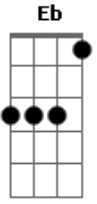

The Police - Synchronicity 1

Tom: **D**

(riff)

Fm

A connecting principle

Eb

Linked to the invisible

Fm

Causally connectible

Fm

Yet nothing is invincible.

(solo)

(outro)

Acordes

© ukulele-chords.com

© ukulele-chords.com