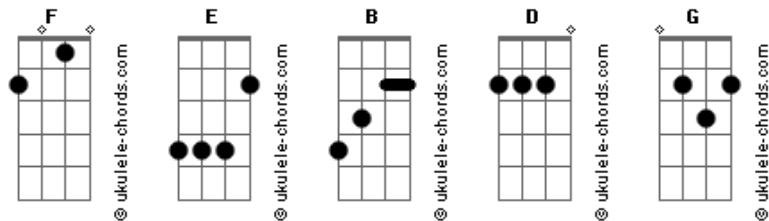

In this TAB version, the solo might not be right as I can't see it in my head at the moment.

In the solo, the indicates a slide from 13th to 15th and back.

So sit back, relax, turn the music up loud and enjoy.  
 Intro:

1st verse  
 Night came down jungle sounds were in my ears

City screams are all I've heard in twenty years

The razor's edge of night it cuts into my sleep

I sit upon the edge now shall I make that leap?

chorus

Always talking to myself  
 Oh.....

solo (also used in the outro overtop of chorus section)

## Acordes

lyrics

1st verse  
 Night came down jungle sounds were in my ears  
 City screams are all I've heard in twenty years  
 The razor's edge of night it cuts into my sleep  
 I sit upon the edge now shall I make that leap?