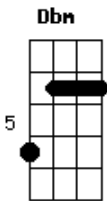

© ukulele-chords.com

© ukulele-chords.com