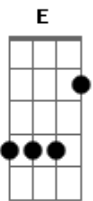

The Police - Message in a bottle

tom:

A

[Riff 1]

[Riff 1] 2x

Just a castaway, an island lost at sea, oh

[Riff 1] 2x

Another lonely day, no one here but me, oh

[Riff 1] 2x

More loneliness, Than any man could bear

[Riff 1] 2x

Rescue me before, I fall into despair, oh

[Refrão]

A D E
I'll send an S.O.S to the world

A D E
I'll send an S.O.S to the world

Dbm A Dbm A

Message in a bottle

Dbm A Dbm A

Message in a bottle

Dbm A Dbm A

Message in a bottle

Dbm A Dbm A Gbm

Message in a bottle

[Riff 1] 2x

A year has passed since I wrote my note

[Riff 1] 2x

[Riff 1] 2x

Only hope can keep me together

[Riff 1] 2x

Love can mend your life but love can break your heart

[Refrão]

A D E
I'll send an S.O.S to the world

A D E
I'll send an S.O.S to the world

I'll send an S.O.S to the world

Dbm A Dbm A

Message in a bottle

Dbm A Dbm A Gbm

Message in a bottle

[Riff 1]

Walked out this morning

[Riff 1]

Don't believe what I saw

[Riff 1]

A hundred billion bottles

[Riff 1]

Washed up on the shore

[Riff 1]

Seems I'm not alone at being alone

[Riff 1]

A hundred billion castaways looking for a home

[Refrão]

A D E
I'll send an S.O.S to the world

A D E
I'll send an S.O.S to the world

Dbm A Dbm A

Message in a bottle

Dbm A Dbm A

Message in a bottle

Dbm A Dbm A

Message in a bottle

Dbm A Dbm A Gbm

Message in a bottle

[Riff 1]

Sending out an S.O.S

[Riff 1]

Sending out an S.O.S

[Riff 1]

Sending out an S.O.S

[Riff 1]

Sending out an S.O.S

[Riff 1]

Sending out an S.O.S

[Riff 1]

Sending out an S.O.S

Acordes

© ukulele-chords.com

© ukulele-chords.com

© ukulele-chords.com

© ukulele-chords.com

© ukulele-chords.com