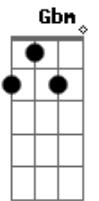

© ukulele-chords.com