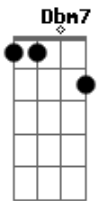

© ukulele-chords.com