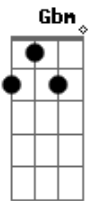

© ukulele-chords.com