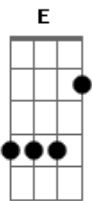

© ukulele-chords.com