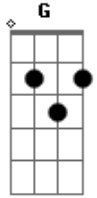

© ukulele-chords.com