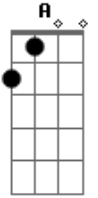

© ukulele-chords.com