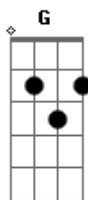

© ukulele-chords.com