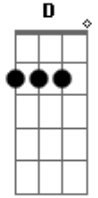

The Police - Lowlife Intro

Tom: **D**

Tabbed by: Belavista Man
Edited On: 03/04/07
Email:

Play this twice and then play:

A **Gbm** **G** **D2**

And then finally play:

Gbm **E** **G A**

A **Gbm** **G** **D2**

Acordes

© ukulele-chords.com