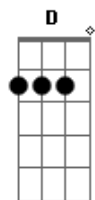

The Police - Lowlife Intro

Tom: **D**

Tabbed by: Belavista Man
Edited On: 03/04/07
Email:

Play this twice and then play:

A **Gbm** **G** **D2**

And then finally play:

Gbm **E** **G A**

A **Gbm** **G** **D2**

Acordes