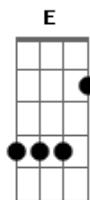

© ukulele-chords.com