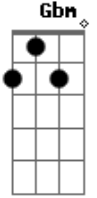

© ukulele-chords.com