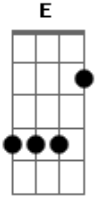

© ukulele-chords.com