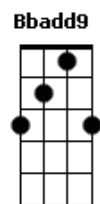

A A D
 Every little thing she does is magic
 A A D
 Everything she does just turns me on
 A A D

Acordes

© ukulele-chords.com

© ukulele-chords.com

© ukulele-chords.com

© ukulele-chords.com

© ukulele-chords.com

© ukulele-chords.com

ukulele-chords.com

ukulele-chords.com

Even though my life before was tragic
 A A Bbadd9 C Gm7 Am7
 Now I know my love for her goes on
 Bbadd9 Am7 Gm7 Am7
 I resolve to call her up a thousand times a day
 Gm7 Am7 Bbadd9 Am7
 And ask her if she'll marry me in some old fashioned way
 Bbadd9 Am7
 But my silent fears have gripped me
 Bbadd9 Cadd9
 Long before I reach the phone
 Bbadd9 Cadd9
 Long before my tongue has tripped me
 Bbadd9 Cadd9 D G A D
 Must I always be alone?