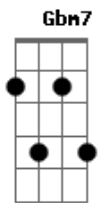

Oh can't you see
You belong to me
How my poor heartaches
With every step you take

Every move you make
Every vow you break
Every smile you fake
Every claim you stake
I'll be watching you

Since you've gone I been lost without a trace
I dream at night I can only see your face
I look around but it's you I can't replace
I feel so cold and I long for your embrace
I keep crying baby, baby, please

(Every bond you break)
(Every step you take) I'll be watching you
(Every single day)
(And every word you say)

(Every game you play)
(Every night you stay) I'll be watching you
(Every move you make)
(And every vow you break)
(Every smile you fake)

(Every claim you stake) I'll be watching you
(Every single day)
(And every word you say)
(Every game you play)

(Every night you stay) I'll be watching you

Acordes

© ukulele-chords.com

© ukulele-chords.com