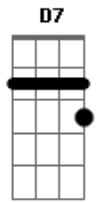

© ukulele-chords.com