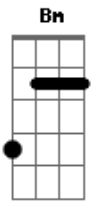

© ukulele-chords.com