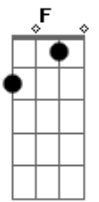

© ukulele-chords.com