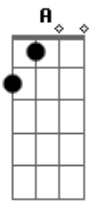

© ukulele-chords.com