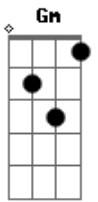

© ukulele-chords.com