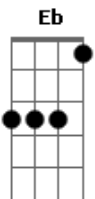

© ukulele-chords.com