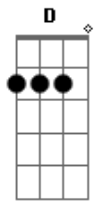

The Police - Don't stand so close to me

Tom: D

Verse 1:

Eb F Eb Eb F Eb
Young teacher the subject
Gm F Gm F
Of school girl Fantasy.
Eb F Eb Eb F Eb
She wants him so badly,
Gm F Gm F
Knows what she wants to be.
Eb F Eb Eb F Eb
Inside her there's longing,
Gm F Gm F
This girl's an open page
Eb F Eb Eb F Eb
Book marking she's so close now.
Gm F Gm F
This girl is half his age.

Refrão:

D A D A Bm A D7 Em
Don't stand Don't stand so Don't stand so close to me
D A D A Bm A D7 Em D7
Em
Don't stand Don't stand so Don't stand so close to be.

Verse 2

Eb F Eb Eb F Eb

Her friends are so jealous

Gm F Gm F
You know how bad girls get
Eb F Eb Eb F Eb
Sometimes it's not so easy
Gm F Gm F
To be the teacher's pet
Eb F Eb Eb F Eb
Temptation frustration
Gm F Gm F
so bad it makes him cry
Eb F Eb Eb F Eb
Wet bus stop she's waiting
Gm F Gm F
His car is warm and dry

Refrão

Verse 3

Loose talk in the class room
to hurt they try and try.
Strong words in the staff room
the accusations fly
It's no use he sees her
he starts to shake and cough
just like the old man
in that book by Nabakov.

Refrão

Acordes

© ukulele-chords.com