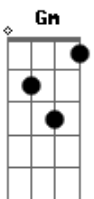

© ukulele-chords.com