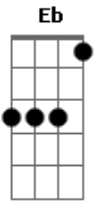

© ukulele-chords.com