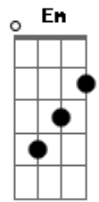

© ukulele-chords.com