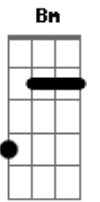

© ukulele-chords.com