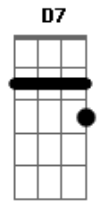

© ukulele-chords.com