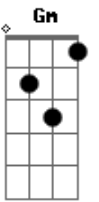

© ukulele-chords.com