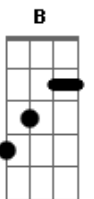

The Pineapple Thief - Magnolia

Tom: G

(Sorry I don't know the actual names of some of the chords)

G G A Em Em
tududu dudu tuuu tududu dudu tuuu tududu dudu tuuu tududu
dudu tuuu

G G A Em Em
tududu dudu tuuu tududu dudu tuuu tududu dudu tuuu tududu
dudu tuuu

C B Em Em
so I find you under the cover of everything you loved so much

C A Em Em
so I find you under the cover of night

C B Em
I thought I'd lost you I thought I'd lost you to everything

Em
you've lost your broken heart

C B Em Em
so I find you under the cover of everything you loved so much

C A Em Em
so I find you under the cover of night

C B Em
I thought I'd lost you I thought I'd lost you to everything

Em
you've loved your broken heart

C A Em Em
I'd thought I'd lost you under the cover of night

C A Em Em
I'd thought I'd lost you under the cover

Acordes

© ukulele-chords.com

© ukulele-chords.com

© ukulele-chords.com

© ukulele-chords.com

© ukulele-chords.com