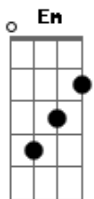

© ukulele-chords.com