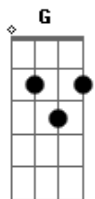

# The Pineapple Thief - Magnolia

Tom: G

(Sorry I don't know the actual names of some of the chords)

G G A Em Em  
tududu dudu tuuu tududu dudu tuuu tududu dudu tuuu tududu  
dudu tuuu

G G A Em Em  
tududu dudu tuuu tududu dudu tuuu tududu dudu tuuu tududu  
dudu tuuu

C B Em Em  
so I find you under the cover of everything you loved so much

C A Em Em  
so I find you under the cover of night

C B Em  
I thought I'd lost you I thought I'd lost you to everything

Em  
you've lost your broken heart

C B Em Em  
so I find you under the cover of everything you loved so much

C A Em Em  
so I find you under the cover of night

C B Em  
I thought I'd lost you I thought I'd lost you to everything

Em  
you've loved your broken heart

C A Em Em  
I'd thought I'd lost you under the cover of night

C A Em Em  
I'd thought I'd lost you under the cover