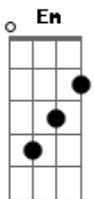

The Pineapple Thief - Magnolia

Tom: G

(Sorry I don't know the actual names of some of the chords)

G G A Em Em
tududu dudu tuuu tududu dudu tuuu tududu dudu tuuu tududu
dudu tuuu

G G A Em Em
tududu dudu tuuu tududu dudu tuuu tududu dudu tuuu tududu
dudu tuuu

C B Em Em
so I find you under the cover of everything you loved so much

C A Em Em
so I find you under the cover of night

C B Em
I thought I'd lost you I thought I'd lost you to everything

Em
you've lost your broken heart

C B Em Em
so I find you under the cover of everything you loved so much

C A Em Em
so I find you under the cover of night

C B Em
I thought I'd lost you I thought I'd lost you to everything

Em
you've loved your broken heart

C A Em Em
I'd thought I'd lost you under the cover of night

C A Em Em
I'd thought I'd lost you under the cover

Acordes

© ukulele-chords.com

© ukulele-chords.com

© ukulele-chords.com

© ukulele-chords.com

© ukulele-chords.com