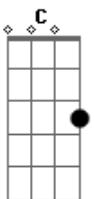

The Pineapple Thief - Magnolia

Tom: G

(Sorry I don't know the actual names of some of the chords)

G G A Em Em
tududu dudu tuuu tududu dudu tuuu tududu dudu tuuu tududu
dudu tuuu

G G A Em Em
tududu dudu tuuu tududu dudu tuuu tududu dudu tuuu tududu
dudu tuuu

G G A Em Em
this is the shelter, they are sheltering you

G G A Em Em
from what is buried, buried deep inside of you

C A Em A2 C A Em A2
cause you gave everything you could you gave everything
C A Em A2 C A Em
you couldn't know what was about to tear it's self apart

C B Em Em
so I find you under the cover of everything you loved so much

C A Em Em
so I find you under the cover of night

C B Em
I thought I'd lost you I thought I'd lost you to everything

Em
you've loved your broken heart

C A Em Em
I'd thought I'd lost you under the cover of night

C A Em Em
I'd thought I'd lost you under the cover

Acordes

© ukulele-chords.com

© ukulele-chords.com

© ukulele-chords.com

© ukulele-chords.com

© ukulele-chords.com