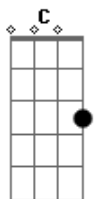

© ukulele-chords.com