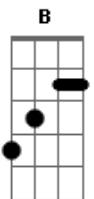

© ukulele-chords.com