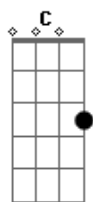

© ukulele-chords.com