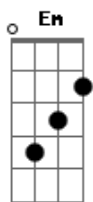

The Pineapple Thief - Clapham

Tom: G

Intro

Verse 1

Pick the Chords

Em
You're here
C
With nowhere left to go
Bm C
You,ve nowhere left to go

Em
You feel
C
Your facing this alone
Bm C
Your facing this alone

Em C Bm C

Chorus

Strum the Chords

So I'm singin this for You
Am D
Yeah, I'm singin this for You
Em
So You don't have to

Is there something to live for
Am D
Tell me it's something to live for
Em
Cause I don't have more

This is something to live for
Am D
Yeah, this is there something to live for
Em
How could you need more

Pick the Chords

Em
And now
C
There,s everywhere to go
Bm C
There,s everywhere to go

Acordes

© ukulele-chords.com