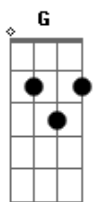

The Pineapple Thief - Clapham

Tom: G

Intro

Verse 1

Pick the Chords

Em
You're here
C
With nowhere left to go
Bm C
You,ve nowhere left to go

Em
You feel
C
Your facing this alone
Bm C
Your facing this alone

Em C Bm C

Verse 2

Pick the Chords

Em
You feel
C
There's nothing left to say
Bm C
There's nothing left to say

Em
You feel
C
You slowly fade away
Bm C

You slowly fade away

Chorus

Strum the Chords

So I'm singin this for You
Am D
Yeah, I'm singin this for You
Em
So You don't have to

Chorus

Strum the Chords

So I'm singin this for You
Am D
Yeah, I'm singin this for You
Em
So You don't have to

Is there something to live for
Am D
Tell me it's something to live for
Em
Cause I don't have more

This is something to live for
Am D
Yeah, this is there something to live for
Em
How could you need more

Pick the Chords

Em
And now
C
There,s everywhere to go
Bm C
There,s everywhere to go

Acordes

© ukulele-chords.com