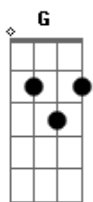

The Pineapple Thief - Clapham

Tom: G

Intro

Verse 1

Pick the Chords

Em
You're here
C
With nowhere left to go
Bm C
You,ve nowhere left to go

Em
You feel
C
Your facing this alone
Bm C
Your facing this alone

Em C Bm C

Verse 2

Pick the Chords

Em
You feel
C
There's nothing left to say
Bm C
There's nothing left to say

Em
You feel
C
You slowly fade away
Bm C

You slowly fade away

Chorus

Strum the Chords

Am
So I'm singin this for You
D
Yeah, I'm singin this for You
Em
So You don't have to

Chorus

Strum the Chords

Am
So I'm singin this for You
D
Yeah, I'm singin this for You
Em
So You don't have to

Am
Is there something to live for
D
Tell me it's something to live for
Em
Cause I don't have more

Am
This is something to live for
D
Yeah, this is there something to live for
Em
How could you need more

Pick the Chords

Em
And now
C
There,s everywhere to go
Bm C
There,s everywhere to go

Acordes

© ukulele-chords.com