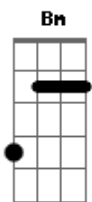

© ukulele-chords.com