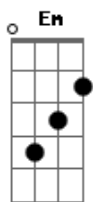

The Pineapple Thief - Clapham

Tom: G

Intro

Verse 1

Pick the Chords

Em
You're here
C
With nowhere left to go
Bm C
You,ve nowhere left to go

Em
You feel
C
Your facing this alone
Bm C
Your facing this alone

Em C Bm C

Verse 2

Pick the Chords

Em
You feel
C
There's nothing left to say
Bm C
There's nothing left to say

Em
You feel
C
You slowly fade away
Bm C

You slowly fade away

Chorus

Strum the Chords

Am
So I'm singin this for You
D
Yeah, I'm singin this for You
Em
So You don't have to

Chorus

Strum the Chords

Am
So I'm singin this for You
D
Yeah, I'm singin this for You
Em
So You don't have to

Am
Is there something to live for
D
Tell me it's something to live for
Em
Cause I don't have more

Am
This is something to live for
D
Yeah, this is there something to live for
Em
How could you need more

Pick the Chords

Em
And now
C
There,s everywhere to go
Bm C
There,s everywhere to go

Acordes

© ukulele-chords.com