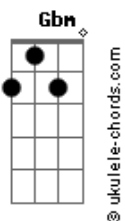

The Pastels - Nothing To Be Done

tom:

E

Intro: Gbm E D
Gbm E D A

[Primeira Parte]

A
Take my hand and take my heart
Gbm D
I shiver when you're here
A Gbm D
Deliver me from everything that drives me, oh my dear

[Refrão]

A
Accelerate your pain
B7
White knuckles on the wheel again
D A
Shut your mouth, let's move on out of here
A
Just try and keep it light
B7
Or someone may get hurt tonight
D A
Don't talk that way, don't talk that way, don't talk that way

[Segunda Parte]

A
Hold it there a second
Gbm D
Let me dump this stupid pride
A
I'm ready for you sweet-heart
Gbm D
Now my mind is open wide

[Refrão 2]

A
Shut up and make it count
B7
Your concentration paramount
D A
Remember what was meant to be this year
A
The past is a disaster and
B7
The future's coming faster now
D A
What do you say we go and get a beer?

(Gbm E D)

Acordes

[Refrão 3]

A
Simply nothing to be done
Gbm D
Oh, tell me i'm the only one
A
Simply nothing to be done
Gbm D
Tell me I'm the only one
A
Simply Nothing to be done
(Simply nothing to be done)
Gbm D
Oh, tell me i'm the only one
(Tell me i'm the only one)
A
(Simply nothing to be done)
Gbm D
(Tell me I'm the only one)
A
(Simply nothing to be done)
Gbm D
(Tell me I'm the only one)
A
(Simply nothing to be done)
Gbm D
(Tell me I'm the only one)
A
(Simply nothing to be done)
Gbm D
(Tell me I'm the only one)
A
When i was young
I used to sing (Simply nothing to be done)
Bm D
I didn't care for anything (Tell me i'm the only one)
A
When i was young
I used to sing (Simply nothing to be done)
Bm D
I didn't care for anything (Tell me i'm the only one)

A
(Simply nothing to be done)
Gbm D
(Tell me I'm the only one)
A
(Simply nothing to be done)
Gbm D
(Tell me I'm the only one)
A
(Simply nothing to be done)
Gbm D
(Tell me I'm the only one)
A
(Simply nothing to be done)
Gbm D
(Tell me I'm the only one)

(A Gbm D)