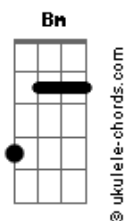

The Pastels - Nothing To Be Done

tom:

E

Intro: Gbm E D
Gbm E D A

[Primeira Parte]

A
Take my hand and take my heart
Gbm D
I shiver when you're here
A Gbm D
Deliver me from everything that drives me, oh my dear

[Refrão]

A
Accelerate your pain
B7
White knuckles on the wheel again
D A
Shut your mouth, let's move on out of here
A
Just try and keep it light
B7
Or someone may get hurt tonight
D A
Don't talk that way, don't talk that way, don't talk that way

[Segunda Parte]

A
Hold it there a second
Gbm D
Let me dump this stupid pride
A
I'm ready for you sweet-heart
Gbm D
Now my mind is open wide

[Refrão 2]

A
Shut up and make it count
B7
Your concentration paramount
D A
Remember what was meant to be this year
A
The past is a disaster and
B7
The future's coming faster now
D A
What do you say we go and get a beer?

(Gbm E D)

Acordes

[Refrão 3]

A
Simply nothing to be done
Gbm D
Oh, tell me i'm the only one
A
Simply nothing to be done
Gbm D
Tell me I'm the only one
A
Simply Nothing to be done
(Simply nothing to be done)
Gbm D
Oh, tell me i'm the only one
(Tell me i'm the only one)
A
(Simply nothing to be done)
Gbm D
(Tell me I'm the only one)
A
(Simply nothing to be done)
Gbm D
(Tell me I'm the only one)
A
(Simply nothing to be done)
Gbm D
(Tell me I'm the only one)
A
(Simply nothing to be done)
Gbm D
(Tell me I'm the only one)
A
When i was young
I used to sing (Simply nothing to be done)
Bm D
I didn't care for anything (Tell me i'm the only one)
A
When i was young
I used to sing (Simply nothing to be done)
Bm D
I didn't care for anything (Tell me i'm the only one)

A
(Simply nothing to be done)
Gbm D
(Tell me I'm the only one)
A
(Simply nothing to be done)
Gbm D
(Tell me I'm the only one)
A
(Simply nothing to be done)
Gbm D
(Tell me I'm the only one)
A
(Simply nothing to be done)
Gbm D
(Tell me I'm the only one)

(A Gbm D)