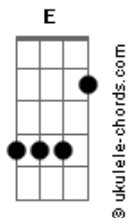

The Pastels - Nothing To Be Done

tom:

Intro: Gbm E D
Gbm E D A

[Primeira Parte]

A
Take my hand and take my heart
Gbm D
I shiver when you're here
A Gbm D
Deliver me from everything that drives me, oh my dear

[Refrão]

A
Accelerate your pain
B7
White knuckles on the wheel again
D A
Shut your mouth, let's move on out of here
A
Just try and keep it light
B7
Or someone may get hurt tonight
D A
Don't talk that way, don't talk that way, don't talk that way

[Segunda Parte]

A
Hold it there a second
Gbm D
Let me dump this stupid pride
A
I'm ready for you sweet-heart
Gbm D
Now my mind is open wide

[Refrão 2]

A
Shut up and make it count
B7
Your concentration paramount
D A
Remember what was meant to be this year
A
The past is a disaster and
B7
The future's coming faster now
D A
What do you say we go and get a beer?

(Gbm E D)

Acordes

[Refrão 3]

A
Simply nothing to be done
Gbm D
Oh, tell me i'm the only one
A
Simply nothing to be done
Gbm D
Tell me I'm the only one
A
Simply Nothing to be done
(Simply nothing to be done)
Gbm D
Oh, tell me i'm the only one
(Tell me i'm the only one)
A
(Simply nothing to be done)
Gbm D
(Tell me I'm the only one)
A
(Simply nothing to be done)
Gbm D
(Tell me I'm the only one)
A
(Simply nothing to be done)
Gbm D
(Tell me I'm the only one)
A
(Simply nothing to be done)
Gbm D
(Tell me I'm the only one)
A
When i was young
I used to sing (Simply nothing to be done)
Bm D
I didn't care for anything (Tell me i'm the only one)
A
When i was young
I used to sing (Simply nothing to be done)
Bm D
I didn't care for anything (Tell me i'm the only one)

A
(Simply nothing to be done)
Gbm D
(Tell me I'm the only one)
A
(Simply nothing to be done)
Gbm D
(Tell me I'm the only one)
A
(Simply nothing to be done)
Gbm D
(Tell me I'm the only one)
A
(Simply nothing to be done)
Gbm D
(Tell me I'm the only one)

(A Gbm D)