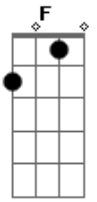

The Paper Kites - Featherstone

Tom: D

(com acordes na forma de C)
Capostrate na 2ª casa

Wake up to the sound of your fleeting heart
Wake up to the sound of your fleeting heart
When you go, what you leave is a work of art
On my chest, on my heart
She went out to the hay in the morning grace
She went out and got lost in a tall hedge maze
Where'd you go? Where'd you go? Why'd you leave this place?
On my heart, on my face

Ooh, ooh, ooh ooh ooh ooh
Ooh, ooh, ooh ooh ooh ooh

Acordes

© ukulele-chords.com

© ukulele-chords.com

© ukulele-chords.com

© ukulele-chords.com

© ukulele-chords.com