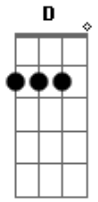

The Paper Kites - Featherstone

Tom: D

(com acordes na forma de C)
Capostrate na 2ª casa

Wake up to the sound of your fleeting heart
Wake up to the sound of your fleeting heart
When you go, what you leave is a work of art
On my chest, on my heart
She went out to the hay in the morning grace
She went out and got lost in a tall hedge maze
Where'd you go? Where'd you go? Why'd you leave this place?
On my heart, on my face

And my love is yours but your love's not mine
So I'll go but we know I'll see you down the line
And we'll hate what we've lost but we'll love what we find
And oh I'm feeling fine, we've made it to the coastline

Ooh, ooh, ooh ooh ooh ooh
Ooh, ooh, ooh ooh ooh ooh

Ooh, ooh, ooh ooh ooh ooh

Past all the signs of the slow decline
Live like your love wasn't meant for mine
Now you've gone, now you've gone to a different life
Til the loneliest side

Wake up to the sound of your fleeting heart
Wake up to the sound of your fleeting heart
When you go, what you leave is a work of art
On my chest, on my heart

And my love is yours but your love's not mine
So I'll go but we know I'll see you down the line
And we'll hate what we've lost but we'll love what we find
And oh I'm feeling fine, we've made it to the coastline

Ooh, ooh, ooh ooh ooh ooh
Ooh, ooh, ooh ooh ooh ooh

Acordes

© ukulele-chords.com