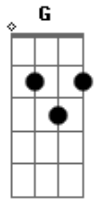

The Paper Kites - Featherstone

Tom: D

(com acordes na forma de C)
Capostrate na 2ª casa

Wake up to the sound of your fleeting heart
Wake up to the sound of your fleeting heart
When you go, what you leave is a work of art
On my chest, on my heart
She went out to the hay in the morning grace
She went out and got lost in a tall hedge maze
Where'd you go? Where'd you go? Why'd you leave this place?
On my heart, on my face

Wake up to the sound of your fleeting heart
Wake up to the sound of your fleeting heart
When you go, what you leave is a work of art
On my chest, on my heart

And my love is yours but your love's not mine
So I'll go but we know I'll see you down the line
And we'll hate what we've lost but we'll love what we find
And oh I'm feeling fine, we've made it to the coastline

Ooh, ooh, ooh ooh ooh ooh
Ooh, ooh, ooh ooh ooh ooh

Acordes

© ukulele-chords.com

© ukulele-chords.com

© ukulele-chords.com

© ukulele-chords.com

© ukulele-chords.com