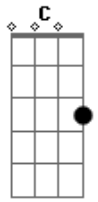

© ukulele-chords.com