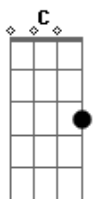

The Paper Kites - Deep Burn Blue

tom:

Intro: F G C Dm
F G C Dm

[Primeira Parte]

F G
I know it seems alright
C D Dm
To just wait till the feelings right
F G
But I can see it in your eyes
C D
A shade of blue and a signal fire
F G
You like the glow of the downtown lights
C D
The colours on the street when it rains all night
G
But I can't give you what you want
If you don't want it from me baby

(Am)

[Refrão]

F C G
It's a deep burn blue

(Burning right through you)

F C G
It's a deep burn blue

(Burning right through you)

F G Am
It's a deep blue burning right through you

(F G F G)
(F G Am)

[Segunda Parte]

F G
I know that people talk
C D
Shake their heads at the way you walk
F G
On the street, in the park
C D
You say it's cause we're the same in the dark
F G
You like the sound of a pink moon cry
C D
Lying on the floor as the day goes by
G
But time alone means nothing
If you can't escape the hurt you're feeling

[Refrão]

F G
It's a deep burn blue

Acordes

© ukulele-chords.com