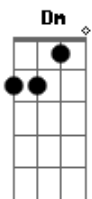

[Refrão]

F G
It's a deep burn blue

Acordes

© ukulele-chords.com

© ukulele-chords.com

© ukulele-chords.com

© ukulele-chords.com

© ukulele-chords.com