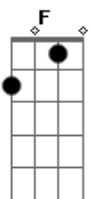

© ukulele-chords.com