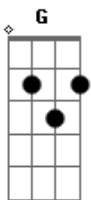

The Outs - Right Or Wrong

Tom: G
Intro: Am D

Am D Am D
You wanna love her but you've got to decide
Am D Am D
Whether it's right or wrong
Am D Am D
You wanted everything but you were just a child
Am D Am D
You didn't know what was right or wrong

Am D Am D
Ahhhhhhhhhhhhhhhhhhhh, never do it
Am D Am D
Don't you even try
Am D Am D
Ahhhhhhhhhhhhhhhhhhhh, feel the feeling
Am D Am D
Don't be afraid to hide it

Am D

Am
You thought you loved her but now you know you're wrong
Am D
Don't worry, now it's all gone
Am D
The pain it caused is just a remedy
Am D
Now you can stand up and see

Am D Am D
Liiiiiiiiiiiiiiiiife, open your eyes
Am D Am D Am
Then you will see the light
Am D Am D
Ahhhhhhhhhhhhhhhhhhhh, feel the feeling
Am D D
Don't be afraid to hide it

(Am D)

Acordes

© ukulele-chords.com