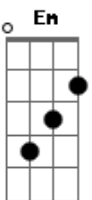

The Outfield - Say It Isn't So

Tom: A

(com acordes na forma de G)

Capostrate na 2ª casa

Intro: (D D A G) (D D A G) (D D A G) (D D A G)
(Yeah.....)

Verse 1:

G D D A G
You got me all screwed up,
G D D A G
so much I can't turn round

Chorus 1:

G D A
(Say it isn't so) tell me I'm the only one

G D A
(Say it isn't so) without you I can't go on

G Bm A
(How was I to know) if you keep me guessing

G
I don't understand

Verse 2:

G D D A G
I can't sleep at night,

Em C
Don't know if I can stand this pain much longer

Em Am
You play around but I see right through you

SOLO: strum intro pattern along with lead. (D D A G) x4

Bridge thing:

D A G D D A G
It's lonely on the streets when it's just 1 am..... mmm

(Say it isn't so)
(Say it isn't so) Oh oh
(Say it isn't so)
(Say it isn't so)

Acordes

© ukulele-chords.com

© ukulele-chords.com

© ukulele-chords.com

© ukulele-chords.com

© ukulele-chords.com

© ukulele-chords.com