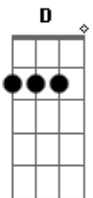

The Outfield - Say It Isn't So

Tom: A

(com acordes na forma de G)

Capostrate na 2ª casa

Intro: (D D A G) (D D A G) (D D A G) (D D A G)
(Yeah.....)

Verse 1:

G D D A G
You got me all screwed up,
G D D A G
so much I can't turn round

(Say it isn't so)
(Say it isn't so) Oh oh
(Say it isn't so)
(Say it isn't so)

Acordes

© ukulele-chords.com

© ukulele-chords.com

© ukulele-chords.com

© ukulele-chords.com

© ukulele-chords.com

© ukulele-chords.com