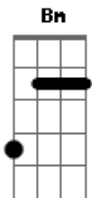

The Outfield - Say It Isn't So

Tom: A

(com acordes na forma de G)

Capostrate na 2ª casa

Intro: (D D A G) (D D A G) (D D A G) (D D A G)
(Yeah.....)

Verse 1:

G D D A G
You got me all screwed up,
G D D A G
so much I can't turn round

(Say it isn't so)
(Say it isn't so) Oh oh
(Say it isn't so)
(Say it isn't so)

Acordes

© ukulele-chords.com

© ukulele-chords.com

© ukulele-chords.com

© ukulele-chords.com

© ukulele-chords.com

© ukulele-chords.com