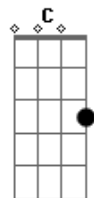

The Outfield - Say It Isn't So

Tom: A

(com acordes na forma de G)

Capostrate na 2ª casa

Intro: (D D A G) (D D A G) (D D A G) (D D A G)
(Yeah.....)

Verse 1:

G D D A G
You got me all screwed up,
G D D A G
so much I can't turn round

(Say it isn't so)
(Say it isn't so) Oh oh
(Say it isn't so)
(Say it isn't so)

Acordes

© ukulele-chords.com

© ukulele-chords.com

© ukulele-chords.com

© ukulele-chords.com

© ukulele-chords.com

© ukulele-chords.com