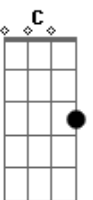

The Outfield - Say It Isn't So

Tom: A

(com acordes na forma de G)

Capostrate na 2ª casa

Intro: (D D A G) (D D A G) (D D A G) (D D A G)
(Yeah.....)

Verse 1:

G D D A G
You got me all screwed up,
G D D A G
so much I can't turn round

(Say it isn't so)
(Say it isn't so) Oh oh
(Say it isn't so)
(Say it isn't so)

Acordes

© ukulele-chords.com

© ukulele-chords.com

© ukulele-chords.com

© ukulele-chords.com

© ukulele-chords.com

© ukulele-chords.com