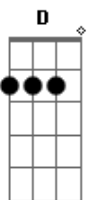

The Outfield - Say It Isn't So

Tom: A

(com acordes na forma de G)

Capostrate na 2ª casa

Intro: (D D A G) (D D A G) (D D A G) (D D A G)
(Yeah.....)

Verse 1:

G D D A G
You got me all screwed up,
G D D A G
so much I can't turn round

(Say it isn't so)
(Say it isn't so) Oh oh
(Say it isn't so)
(Say it isn't so)

Acordes

© ukulele-chords.com

© ukulele-chords.com

© ukulele-chords.com

© ukulele-chords.com

© ukulele-chords.com

© ukulele-chords.com