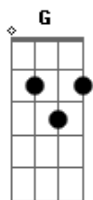

© ukulele-chords.com

© ukulele-chords.com