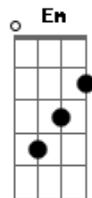

The Outfield - Say It Isn't So

Tom: A

(com acordes na forma de G)

Capostrate na 2ª casa

Intro: (D D A G) (D D A G) (D D A G) (D D A G)
(Yeah.....)

Verse 1:

G D D A G
You got me all screwed up,
G D D A G
so much I can't turn round

Chorus 1:

G D A
(Say it isn't so) tell me I'm the only one

G D A
(Say it isn't so) without you I can't go on

G Bm A
(How was I to know) if you keep me guessing

G
I don't understand

Verse 2:

G D D A G
I can't sleep at night,

Em C
Don't know if I can stand this pain much longer

Em Am
You play around but I see right through you

SOLO: strum intro pattern along with lead. (D D A G) x4

Bridge thing:

D A G D D A G
It's lonely on the streets when it's just 1 am..... mmm

(Say it isn't so)
(Say it isn't so) Oh oh
(Say it isn't so)
(Say it isn't so)

Acordes

© ukulele-chords.com

© ukulele-chords.com

© ukulele-chords.com

© ukulele-chords.com

© ukulele-chords.com

© ukulele-chords.com