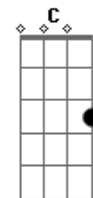

The Outfield - Say It Isn't So

Tom: A

(com acordes na forma de G)

Capostrate na 2ª casa

Intro: (D D A G) (D D A G) (D D A G) (D D A G)
(Yeah.....)

Verse 1:

G D D A G
You got me all screwed up,
G D D A G
so much I can't turn round

(Say it isn't so)
(Say it isn't so) Oh oh
(Say it isn't so)
(Say it isn't so)

Acordes

© ukulele-chords.com

© ukulele-chords.com

© ukulele-chords.com

© ukulele-chords.com

© ukulele-chords.com

© ukulele-chords.com