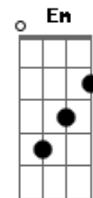

The Outfield - Say It Isn't So

Tom: A

(com acordes na forma de G)

Capostrate na 2ª casa

Intro: (D D A G) (D D A G) (D D A G) (D D A G)
(Yeah.....)

Verse 1:

G D D A G
You got me all screwed up,
G D D A G
so much I can't turn round

Chorus 1:

G D A
(Say it isn't so) tell me I'm the only one

G D A
(Say it isn't so) without you I can't go on

G Bm A
(How was I to know) if you keep me guessing

G
I don't understand

Verse 2:

G D D A G
I can't sleep at night,

Em C
Don't know if I can stand this pain much longer

Em Am
You play around but I see right through you

SOLO: strum intro pattern along with lead. (D D A G) x4

Bridge thing:

D A G D D A G
It's lonely on the streets when it's just 1 am..... mmm

(Say it isn't so)
(Say it isn't so) Oh oh
(Say it isn't so)
(Say it isn't so)

Acordes

© ukulele-chords.com

© ukulele-chords.com

© ukulele-chords.com

© ukulele-chords.com

© ukulele-chords.com

© ukulele-chords.com