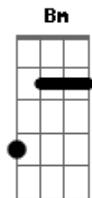

The Outfield - Say It Isn't So

Tom: A

(com acordes na forma de G)

Capostrate na 2ª casa

Intro: (D D A G) (D D A G) (D D A G) (D D A G)
(Yeah.....)

Verse 1:

G D D A G
You got me all screwed up,
G D D A G
so much I can't turn round

G D A
(Say it isn't so) one that I need so much

G D A
(Say it isn't so) tell me I'm the only one

G D A
(Say it isn't so) without you I can't go on

G D A G (repeat over outro lyrics)

(Say it isn't so)
(Say it isn't so)
(Say it isn't so) Oh oh

(Say it isn't so)
(Say it isn't so) Oh oh
(Say it isn't so)
(Say it isn't so)

Acordes

© ukulele-chords.com

© ukulele-chords.com

© ukulele-chords.com

© ukulele-chords.com

© ukulele-chords.com

© ukulele-chords.com