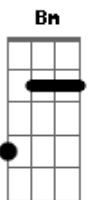

The Outfield - Say It Isn't So

Tom: A

(com acordes na forma de G)

Capostrate na 2ª casa

Intro: (D D A G) (D D A G) (D D A G) (D D A G)
(Yeah.....)

Verse 1:

G D D A G
You got me all screwed up,
G D D A G
so much I can't turn round

G D A
(Say it isn't so) one that I need so much

G D A
(Say it isn't so) tell me I'm the only one

G D A
(Say it isn't so) without you I can't go on

G D A G (repeat over outro lyrics)

(Say it isn't so)
(Say it isn't so)
(Say it isn't so) Oh oh

(Say it isn't so)
(Say it isn't so) Oh oh
(Say it isn't so)
(Say it isn't so)

Acordes

© ukulele-chords.com

© ukulele-chords.com

© ukulele-chords.com

© ukulele-chords.com

© ukulele-chords.com

© ukulele-chords.com