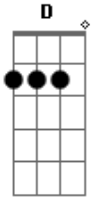

The Outfield - All The Love In The World

Tom: **D** (verse)
(intro) (refrão)
(bridge)
(verse) PM (solo)
(intro)
(refrão 3x) **B A** (verse)
(refrão 7x)

Acordes

© ukulele-chords.com

© ukulele-chords.com

© ukulele-chords.com