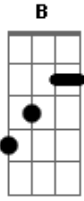

The Outfield - All The Love In The World

Tom: **D** (verse)
(intro) (refrão)
(bridge)
(verse) PM (solo)
(intro)
(refrão 3x) **B A** (verse)
(refrão 7x)

Acordes

© ukulele-chords.com

© ukulele-chords.com

© ukulele-chords.com