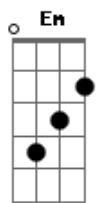

En

© ukulele-chords.com