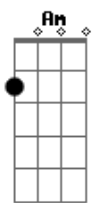

Am

© ukulele-chords.com