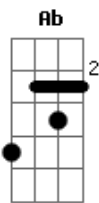

To our immortal home

To our immortal home, it flows to our home

Oh Annie, oh my soul

(Em C G)
(C D Em)

[Segunda Parte]

Well I took her down by the stream side

For to make that girl my bride

But in the folds of her pretty white dress

Oh Annie, oh my soul

[Solo]

[Quarta Parte]

I am standing at the gallows

And the scaffold it is high

And the hangman asked my last words

Before I'm condemned to die

And I begged God, "Don't forgive me

(Em C G)

[Final]

Oh Annie, oh my soul

Oh Annie, oh my soul

Acordes

D

© ukulele-chords.com

Ab