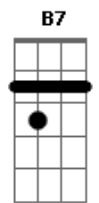

B7

© ukulele-chords.com