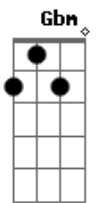

Gbm

© ukulele-chords.com