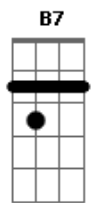

© ukulele-chords.com