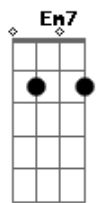

© ukulele-chords.com