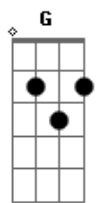

Em7 C G  
He said "Poor Johnny, by my orders

C D Em7  
Your life I cannot take

Em7 C G  
But I'll be smiling at your hanging

C D Em7  
When they lay you in the grave."

Em7 C G  
He said "Poor Johnny, by my orders

B7 Em7  
Oh Annie, oh my soul

C D Em7  
To our immortal home, it flows to our home

Em7 C G  
I am standing at the gallows

C D Em7  
And the scaffold it is high

Em7 C G  
And the hangman asked my last words

B7 Em7  
Oh Annie, oh my soul

C D Em7  
To our immortal home, it flows to our home

B7 Em7  
Oh Annie, oh my soul

C D Em7  
To our immortal home, it flows to our home

B7 Em7  
Oh Annie, oh my soul

C D Em7  
To our immortal home, it flows to our home

B7 Em7  
Oh Annie, oh my soul

C D Em7  
To our immortal home, it flows to our home

B7 Em7  
Oh Annie, oh my soul

© ukulele-chords.com

© ukulele-chords.com

© ukulele-chords.com

© ukulele-chords.com

© ukulele-chords.com