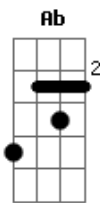

Em7 C G  
He said "Poor Johnny, by my orders

C D Em7  
Your life I cannot take

Em7 C G  
But I'll be smiling at your hanging

C D Em7  
When they lay you in the grave."

Em7 C G  
He said "Poor Johnny, by my orders

B7 Em7  
Oh Annie, oh my soul

C D Em7  
To our immortal home, it flows to our home

Em7 C G  
I am standing at the gallows

C D Em7  
And the scaffold it is high

Em7 C G  
And the hangman asked my last words

B7 Em7  
Oh Annie, oh my soul

C D Em7  
To our immortal home, it flows to our home

B7 Em7  
Oh Annie, oh my soul

C D Em7  
To our immortal home, it flows to our home

B7 Em7  
Oh Annie, oh my soul

C D Em7  
To our immortal home, it flows to our home

B7 Em7  
Oh Annie, oh my soul

C D Em7  
To our immortal home, it flows to our home

B7 Em7  
Oh Annie, oh my soul

© ukulele-chords.com

© ukulele-chords.com

© ukulele-chords.com

© ukulele-chords.com

© ukulele-chords.com