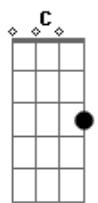

Em7 C G  
He said "Poor Johnny, by my orders

C D Em7  
Your life I cannot take

Em7 C G  
But I'll be smiling at your hanging

C D Em7  
When they lay you in the grave."

Em7 C G  
He said "Poor Johnny, by my orders

B7 Em7  
Oh Annie, oh my soul

C D Em7  
To our immortal home, it flows to our home

Em7 C G  
I am standing at the gallows

C D Em7  
And the scaffold it is high

Em7 C G  
And the hangman asked my last words

B7 Em7  
Oh Annie, oh my soul

C D Em7  
To our immortal home, it flows to our home

B7 Em7  
Oh Annie, oh my soul

C D Em7  
To our immortal home, it flows to our home

B7 Em7  
Oh Annie, oh my soul

C D Em7  
To our immortal home, it flows to our home

B7 Em7  
Oh Annie, oh my soul

C D Em7  
To our immortal home, it flows to our home

B7 Em7  
Oh Annie, oh my soul

© ukulele-chords.com

© ukulele-chords.com

© ukulele-chords.com

© ukulele-chords.com

© ukulele-chords.com