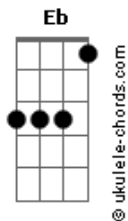

# The Oh Hello's - Soldier, Poet, King

tom:  
 Gb (forma dos acordes no tom de Eb )  
 Capostraste na 3ª casa

C F C  
 There will come a Soldier  
 Dm  
 Who carries a mighty sword  
 F C  
 He will tear your city down  
 Dm F  
 Oh lei, oh lai, oh Lord

F C Dm Am  
 Oh lei, oh lai, oh lei, oh Lord  
 F Am  
 He will tear your city down  
 Dm F  
 Oh lei, oh lai, oh Lord

C F C  
 There will come a Poet  
 Dm  
 Whose weapon is His word  
 F Am  
 He will slay you with His tongue  
 Dm F  
 Oh lei, oh lai, oh Lord

## Acordes

Oh lei, oh lai, oh lei, oh Lord  
 F Am  
 He will slay you with His tongue  
 Dm F  
 Oh lei, oh lai, oh Lord

C F C  
 There will come a Ruler  
 Dm  
 Whose brow is laid in thorn  
 F Am  
 Smearred with oil like David's boy  
 Dm F  
 Oh lei, oh lai, oh Lord

F C Dm Am  
 Oh lei, oh lai, oh lei, oh Lord  
 F Am  
 Smearred with oil like David's boy  
 Dm F  
 Oh lei, oh lai, oh Lord

F C Dm Am  
 Oh lei, oh lai, oh lei, oh Lord  
 F Am  
 He will tear your city down  
 Dm F  
 Oh lei, oh lai, oh Lord