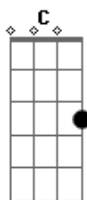

The Neighbourhood - WDYWFM

Tom: C

Intro:
(strum once)

F E Am Dm C

[Verse 1:]

F E Am Dm C (for the entire song)

Two nights ago, she got that look in her eyes
Kaleidoscope, but that's only half the time
Three days before she told me that I don't even try
She's crazy, though, I guess there's something wrong inside

Bass:

[Hook:]

Maybe you're right, maybe this is all that I can be
But what if it's you, and it wasn't me?

What do you want from me?
What do you want from me?

[Verse 2:]

Four weeks ahead, I thought that I should think some more
I'm fucked in the head, and my mind is turning into a whore
Five months go by, and I thought about letting her go
She's crazy, though, and I guess she took control
Oh no, oh no, oh no, oh no

[Hook]

[Verse 3:]

Maybe she's right, maybe I'm wrong
Maybe we'll fight 'til it move us along
I can't deny writing this song
Hoping she'll find she's not alone

[Hook]

Acordes

© ukulele-chords.com