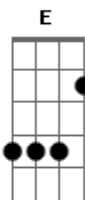

© ukulele-chords.com