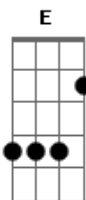

The Neighbourhood - WDYWFM

Tom: C

Intro:
(strum once)

F E Am Dm C

[Verse 1:]

F E Am Dm C (for the entire song)

Two nights ago, she got that look in her eyes
Kaleidoscope, but that's only half the time
Three days before she told me that I don't even try
She's crazy, though, I guess there's something wrong inside

Bass:

[Hook:]

Maybe you're right, maybe this is all that I can be
But what if it's you, and it wasn't me?

What do you want from me?
What do you want from me?

[Verse 2:]

Four weeks ahead, I thought that I should think some more
I'm fucked in the head, and my mind is turning into a whore
Five months go by, and I thought about letting her go
She's crazy, though, and I guess she took control
Oh no, oh no, oh no, oh no

[Hook]

[Verse 3:]

Maybe she's right, maybe I'm wrong
Maybe we'll fight 'til it move us along
I can't deny writing this song
Hoping she'll find she's not alone

[Hook]

Acordes

© ukulele-chords.com

© ukulele-chords.com