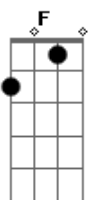

© ukulele-chords.com