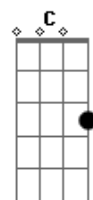

© ukulele-chords.com