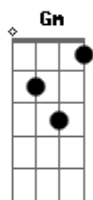

© ukulele-chords.com