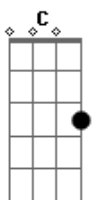

© ukulele-chords.com