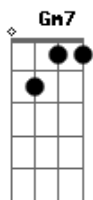

© ukulele-chords.com