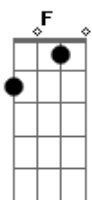

© ukulele-chords.com