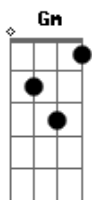

© ukulele-chords.com