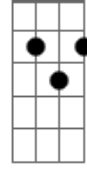

© ukulele-chords.com

G