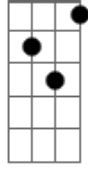

© ukulele-chords.com

Gm