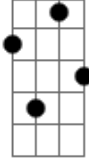

The Neighbourhood - Sweater Weather

tom:
Gm (forma dos acordes no tom de Am)
Afinação: D G C F A D

[Primeira Parte]

All I am is a man
I want the world in my hands
I hate the beach
But I stand in California
With my toes in the sand
Use the sleeves on my sweater
Let's have an adventure
Head in the clouds but my gravity's centered
Touch my neck and I'll touch yours
You in those little high waisted shorts, oh
She knows what I think about
And what I think about
One love, two mouths
One love, one house
No shirt, no blouse
Just us, you find out
Nothing that I really wanna tell you about, no

Everyone the other beat hard is for
Inside this place is warm
Outside it starts to pour
Coming down
One love, two mouths
One love, one house
No shirt, no blouse
Just us, you find out
Nothing that I wouldn't wanna tell you about
No no no!

It's too cold, it's too cold

F7M Dm

Am

Acordes

The holes of my sweater

C

F7M

© ukulele-chords.com