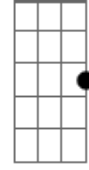

© ukulele-chords.com

C