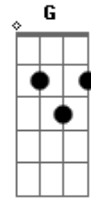

The Neighbourhood - Sweater Weather

tom:
Eb (forma dos acordes no tom de F)
Afinação: D G C F A D

Intro: [Primeira Parte]

F Dm7
All I am is a man
Am C
I want the world in my hands
F Dm7
I hate the beach, but I stand
Am
In California
C
With my toes in the sand
F
Use the sleeves of my sweater
Dm7
Let's have an adventure
Am
Head in the clouds
C
But my gravity's centered
F Dm7
Touch my neck and I'll touch yours
Am
You in those little high
C
Waisted shorts

The holes of my sweater

It's too cold ^{Dm}
 It's too cold ^{Am}

The holes of my sweater ^C

Acordes

© ukulele-chords.com

© ukulele-chords.com

© ukulele-chords.com

© ukulele-chords.com