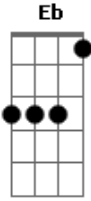

The Neighbourhood - Sweater Weather

tom:
Eb (forma dos acordes no tom de F)
Afinação: D G C F A D

Intro: [Primeira Parte]

F Dm7
All I am is a man
Am C
I want the world in my hands
F Dm7
I hate the beach, but I stand
Am
In California
C
With my toes in the sand
F
Use the sleeves of my sweater
Dm7
Let's have an adventure
Am
Head in the clouds
C
But my gravity's centered
F Dm7
Touch my neck and I'll touch yours
Am
You in those little high
C
Waisted shorts

[Refrão]

F Dm
She knows what I think about
Am
And what I think about
C
One love, two mouths
F
One love, one house
Dm
No shirt, no blouse
Just us, you find out
Am
Nothing that wouldn't
C
Wanna tell you about no
F Dm
'Cause it's too cold
Am C
For you here and now
F Dm
So let me hold
Am
Both your hands in
C
The holes of my sweater

The holes of my sweater

It's too cold ^{Dm}
 It's too cold ^{Am}

The holes of my sweater ^C

Acordes

© ukulele-chords.com

© ukulele-chords.com

© ukulele-chords.com

© ukulele-chords.com