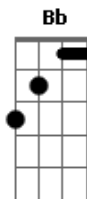

© ukulele-chords.com