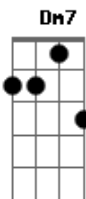

F7M
You take me on a ride

Dm7
Gonna drive me crazy

Gm7
Ooh-oooh, baby

C F7M
I feel like we've made it pretty far

Dm7
Now we're stargazing

(Gm7 C F7M Dm7)
(Gm7 C F7M Dm7)

[Final]

Gm7
Ooh-oooh, baby

C F7M
I feel like we've made it pretty far

[Final] Bb C Dm7 F
Bb C Gm7 F

Acordes

© ukulele-chords.com

© ukulele-chords.com

© ukulele-chords.com

© ukulele-chords.com

© ukulele-chords.com