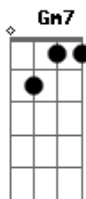

C F7M
I feel like we've made it pretty far

[Final] Bb C Dm7 F
Bb C Gm7 F

Acordes

© ukulele-chords.com

© ukulele-chords.com

© ukulele-chords.com

© ukulele-chords.com

© ukulele-chords.com