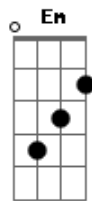

The Neighbourhood - Float

Tom: B

(forma dos acordes no tom de G)

Capostrate na 4ª casa

Intro: C Em C Em

[Verso 1]

Am Em
Imagine breathing in
Am Em
Imagine leaving all your air behind
Am Em
What matters in the end
Am Em
A matter of opinion 'til you find out

[Ponte]

C Em
Float away, float away, then come right back to me
C Em C Em
Float away, float away, then come right back to me

[Refrão]

C Em C
They show you how to swim, then they throw you in the deep
end
Em C
I've been learning since, but it doesn't mean I'll float
Em C
They show you how to swim, then they throw you in the deep
end
Em C
I've been learning since, but it doesn't mean I'll float, No
no,
C
No no, I wont float

[Verso 4]

Em C
What if I, what if I don't float?
Em G
What if I don't float?
C Em
I think I'll float, I'll float
G C
I'll float away

Acordes

© ukulele-chords.com

© ukulele-chords.com

© ukulele-chords.com

© ukulele-chords.com