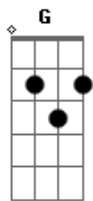

# The Neighbourhood - Float

Tom: B

(forma dos acordes no tom de G)

Capostrate na 4ª casa

Intro: C Em C Em

[Verso 1]

Am Em  
Imagine breathing in  
Am Em  
Imagine leaving all your air behind  
Am Em  
What matters in the end  
Am Em  
A matter of opinion 'til you find out

[Refrão]

C Em C  
They show you how to swim, then they throw you in the deep  
end  
Em Em C  
I've been learning since, but it doesn't mean I'll float, Oh  
no,  
C Em  
No no, I wont float, No no, no no no no

[Ponte]

C Em  
Float away, float away, then come right back to me  
C Em C Em  
Float away, float away, then come right back to me

[Refrão]

C Em C  
They show you how to swim, then they throw you in the deep  
end  
Em C  
I've been learning since, but it doesn't mean I'll float  
Em C  
They show you how to swim, then they throw you in the deep  
end  
Em C  
I've been learning since, but it doesn't mean I'll float, No  
no,  
C  
No no, I wont float