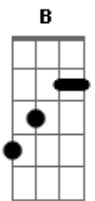

The Neighbourhood - Float

Tom: B

(forma dos acordes no tom de G)

Capostrate na 4ª casa

Intro: C Em C Em

[Verso 1]

Am Em
Imagine breathing in
Am Em
Imagine leaving all your air behind
Am Em
What matters in the end
Am Em
A matter of opinion 'til you find out

[Pré-Refrão]

Bm Em
Life can only mean hardly anything
Bm Em
All I'll ever be is partly settled in

[Refrão]

C Em C
They show you how to swim, then they throw you in the deep
end
Em C
I've been learning since, but it doesn't mean I'll float, oh
no
C Em Am
I won't float, no, no, no, no, oh, float

[Verso 2]

Am Em
I had a funny sleep,
Am Em
I didn't have a dream

because I don't believe in them

[Pré-Refrão]

Bm Em
Life can only mean hardly anything
Bm Em

All I'll ever be is partly settled in

[Refrão]

C Em C
They show you how to swim, then they throw you in the deep
end
Em Em C
I've been learning since, but it doesn't mean I'll float, Oh
no,
C Em
No no, I wont float, No no, no no no no

[Ponte]

C Em
Float away, float away, then come right back to me
C Em C Em
Float away, float away, then come right back to me

[Refrão]

C Em C
They show you how to swim, then they throw you in the deep
end
Em C
I've been learning since, but it doesn't mean I'll float
Em C
They show you how to swim, then they throw you in the deep
end
Em C
I've been learning since, but it doesn't mean I'll float, No
no,
C
No no, I wont float

[Verso 4]

Em C
What if I, what if I don't float?
Em G
What if I don't float?
C Em
I think I'll float, I'll float
G C
I'll float away

Acordes

© ukulele-chords.com