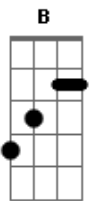

# The Neighbourhood - Float

Tom: B

(forma dos acordes no tom de G)

Capostrate na 4ª casa

Intro: C Em C Em

[Verso 1]

Am Em  
Imagine breathing in  
Am Em  
Imagine leaving all your air behind  
Am Em  
What matters in the end  
Am Em  
A matter of opinion 'til you find out

[Refrão]

C Em C  
They show you how to swim, then they throw you in the deep  
end  
Em Em C  
I've been learning since, but it doesn't mean I'll float, Oh  
no,  
C Em  
No no, I wont float, No no, no no no no

[Ponte]

C Em  
Float away, float away, then come right back to me  
C Em C Em  
Float away, float away, then come right back to me

[Refrão]

C Em C  
They show you how to swim, then they throw you in the deep  
end  
Em C  
I've been learning since, but it doesn't mean I'll float  
Em C  
They show you how to swim, then they throw you in the deep  
end  
Em C  
I've been learning since, but it doesn't mean I'll float, No  
no,  
C  
No no, I wont float