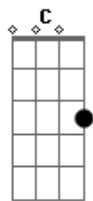

# The Neighbourhood - Float

Tom: B

(forma dos acordes no tom de G)

Capostrate na 4ª casa

Intro: C Em C Em

[Verso 1]

Am Em  
Imagine breathing in  
Am Em  
Imagine leaving all your air behind  
Am Em  
What matters in the end  
Am Em  
A matter of opinion 'til you find out

[Ponte]

C Em  
Float away, float away, then come right back to me  
C Em C Em  
Float away, float away, then come right back to me

[Refrão]

C Em C  
They show you how to swim, then they throw you in the deep  
end  
Em C  
I've been learning since, but it doesn't mean I'll float  
Em C  
They show you how to swim, then they throw you in the deep  
end  
Em C  
I've been learning since, but it doesn't mean I'll float, No  
no,  
C  
No no, I wont float

[Verso 4]

Em C  
What if I, what if I don't float?  
Em G  
What if I don't float?  
C Em  
I think I'll float, I'll float  
G C  
I'll float away