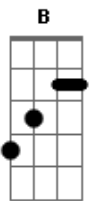

The Neighbourhood - Float

Tom: B

(forma dos acordes no tom de G)

Capostrate na 4ª casa

Intro: C Em C Em

[Verso 1]

Am Em
Imagine breathing in
Am Em
Imagine leaving all your air behind
Am Em
What matters in the end
Am Em
A matter of opinion 'til you find out

[Pré-Refrão]

Bm Em
Life can only mean hardly anything
Bm Em
All I'll ever be is partly settled in

[Refrão]

C Em C
They show you how to swim, then they throw you in the deep
end
Em C
I've been learning since, but it doesn't mean I'll float, oh
no
C Em Am
I won't float, no, no, no, no, oh, float

[Verso 2]

Am Em
I had a funny sleep,
Am Em
I didn't have a dream

because I don't believe in them

[Pré-Refrão]

Bm Em
Life can only mean hardly anything
Bm Em

All I'll ever be is partly settled in

[Refrão]

C Em C
They show you how to swim, then they throw you in the deep
end
Em Em C
I've been learning since, but it doesn't mean I'll float, Oh
no,
C Em
No no, I wont float, No no, no no no no

[Ponte]

C Em
Float away, float away, then come right back to me
C Em C Em
Float away, float away, then come right back to me

[Refrão]

C Em C
They show you how to swim, then they throw you in the deep
end
Em C
I've been learning since, but it doesn't mean I'll float
Em C
They show you how to swim, then they throw you in the deep
end
Em C
I've been learning since, but it doesn't mean I'll float, No
no,
C
No no, I wont float

[Verso 4]

Em C
What if I, what if I don't float?
Em G
What if I don't float?
C Em
I think I'll float, I'll float
G C
I'll float away

Acordes

© ukulele-chords.com