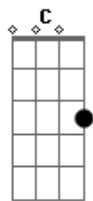

The Neighbourhood - Float

Tom: B

(forma dos acordes no tom de G)

Capostrate na 4ª casa

Intro: C Em C Em

[Verso 1]

Am Em
Imagine breathing in
Am Em
Imagine leaving all your air behind
Am Em
What matters in the end
Am Em
A matter of opinion 'til you find out

[Ponte]

C Em
Float away, float away, then come right back to me
C Em C Em
Float away, float away, then come right back to me

[Refrão]

C Em C
They show you how to swim, then they throw you in the deep
end
Em C
I've been learning since, but it doesn't mean I'll float
Em C
They show you how to swim, then they throw you in the deep
end
Em C
I've been learning since, but it doesn't mean I'll float, No
no,
C
No no, I wont float

[Verso 4]

Em C
What if I, what if I don't float?
Em G
What if I don't float?
C Em
I think I'll float, I'll float
G C
I'll float away

Acordes

© ukulele-chords.com

© ukulele-chords.com

© ukulele-chords.com

© ukulele-chords.com