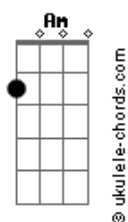

The Neighbourhood - Fallen Star

Am tom:
Am
Bbm Fm Ebm Fm Fm Bbm
Further apart, the closer that we are
Bbm Fm Ebm Fm Fm Bbm
I'll keep you far away, from me like a?star
Bbm Fm Ebm Ab Ab7 Bbm
Hard?not to fall?for you, I gave you all?my heart
Bbm Fm Ebm Fm Fm Bbm
Further apart, the closer, the closer, the closer that we are

[Primeira Parte]

Bbm Fm Ebm Fm Fm
Bbm
Tryna find the right time to tell you what you might not like to
Hear
Bbm Fm Ebm
Fm Fm
I can feel the zeitgeist stuck inside the pipeline for some years
Bbm Fm Ebm Fm
I wanna be your lifeline but everybody can't be a millionaire
Bbm Fm Ebm Fm
I'll be in the night sky, shinin' like a light on always there
Fm
You're in my DNA, I can't keep away no matter how hard I try
Ebm Ab
You're runnin' through my veins, something I can't change
Bbm Fm
That's the same reason why we're

[Refrão]

Bbm Fm Ebm Ab Ab7 Bbm
Further apart, the closer that we are
Bbm Fm Ebm Ab Ab7 Bbm
I'll keep you far away, from me like a?star
Bbm Fm Ebm Ab Ab7 Bbm
Hard?not to fall?for you, I gave you all?my heart

Acordes

Bbm Fm Ebm Ab Ab7 Bbm
Further apart, the closer, the closer, the closer that we are

[Segunda Parte]

Bbm Fm Ebm Fm Gm
2020 hindsight, lookin' from a distance, now it's clear
Bbm Fm Ebm Fm
Went and found the limelight, wasn't in the vision to disappear, no
Bbm Fm Ebm
Fm Fm
Now I'm in a new place, I can feel the room change when you're here
Bbm Fm Ebm Fm
Fm
Had to run and do things, never meant to leave you in the rear
Ebm Ab
You're always in my brain, and I take the blame
Bbm Fm
No matter who's wrong or right
Ebm Ab Bbm
Fm
I'm on a one-way train headed far away, but you're still on my mind

[Refrão]

Bbm Fm Ebm Fm Fm Bbm
Further apart, the closer that we are
Bbm Fm Ebm Fm Fm Bbm
I'll keep you far away, from me like a?star
Bbm Fm Ebm Fm Fm Bbm
Hard?not to fall?for you, I gave you all?my heart
Bbm Fm Ebm Ab Abm
Further apart, the closer, the closer, the closer that we are

[Final]

Fm Fm Bbm Fm Ebm Fm Fm Bbm Fm Ebm
The closer that we are
Fm Fm Bbm
The closer that we are