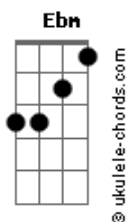

The Neighbourhood - Fallen Star

Am tom:
 Am
 Bbm Fm Ebm Fm Fm Bbm
 Further apart, the closer that we are
 Bbm Fm Ebm Fm Fm Bbm
 I'll keep you far away, from me like a?star
 Bbm Fm Ebm Ab Ab7 Bbm
 Hard?not to fall?for you, I gave you all?my heart
 Bbm Fm Ebm Fm Fm Bbm
 Further apart, the closer, the closer, the closer that we are

[Primeira Parte]

Bbm Fm Ebm Fm Fm
 Bbm
 Tryna find the right time to tell you what you might not like to
 Hear
 Bbm Fm Ebm
 Fm Fm
 I can feel the zeitgeist stuck inside the pipeline for some years
 Bbm Fm Ebm Fm
 I wanna be your lifeline but everybody can't be a millionaire
 Bbm Fm Ebm Fm
 I'll be in the night sky, shinin' like a light on always there
 Fm
 You're in my DNA, I can't keep away no matter how hard I try
 Ebm Ab
 You're runnin' through my veins, something I can't change
 Bbm Fm
 That's the same reason why we're

Acordes

Bbm Fm Ebm Ab Ab7 Bbm
 Further apart, the closer, the closer, the closer that we are

[Segunda Parte]

Bbm Fm Ebm Fm Gm
 2020 hindsight, lookin' from a distance, now it's clear
 Bbm Fm Ebm Fm
 Went and found the limelight, wasn't in the vision to disappear, no
 Bbm Fm Ebm
 Fm Fm
 Now I'm in a new place, I can feel the room change when you're here
 Bbm Fm Ebm Fm
 Fm
 Had to run and do things, never meant to leave you in the rear
 Ebm Ab
 You're always in my brain, and I take the blame
 Bbm Fm
 No matter who's wrong or right
 Ebm Ab Bbm
 Fm
 I'm on a one-way train headed far away, but you're still on my mind