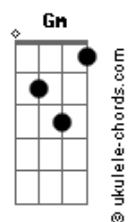

The Neighbourhood - Fallen Star

Am tom:
Am
Bbm Fm Ebm Fm Fm Bbm
Further apart, the closer that we are
Bbm Fm Ebm Fm Fm Bbm
I'll keep you far away, from me like a?star
Bbm Fm Ebm Ab Ab7 Bbm
Hard?not to fall?for you, I gave you all?my heart
Bbm Fm Ebm Fm Fm Bbm
Further apart, the closer, the closer, the closer that we are

[Primeira Parte]

Bbm Fm Ebm Fm Fm
Bbm
Tryna find the right time to tell you what you might not like to
Hear
Bbm Fm Ebm
Fm Fm
I can feel the zeitgeist stuck inside the pipeline for some years
Bbm Fm Ebm Fm
I wanna be your lifeline but everybody can't be a millionaire
Bbm Fm Ebm Fm
I'll be in the night sky, shinin' like a light on always there
Fm
You're in my DNA, I can't keep away no matter how hard I try
Ebm Ab
You're runnin' through my veins, something I can't change
Bbm Fm
That's the same reason why we're

[Refrão]

Bbm Fm Ebm Ab Ab7 Bbm
Further apart, the closer that we are
Bbm Fm Ebm Ab Ab7 Bbm
I'll keep you far away, from me like a?star
Bbm Fm Ebm Ab Ab7 Bbm
Hard?not to fall?for you, I gave you all?my heart

Acordes

Bbm Fm Ebm Ab Ab7 Bbm
Further apart, the closer, the closer, the closer that we are

[Segunda Parte]

Bbm Fm Ebm Fm Gm
2020 hindsight, lookin' from a distance, now it's clear
Bbm Fm Ebm Fm
Went and found the limelight, wasn't in the vision to disappear, no
Bbm Fm Ebm
Fm Fm
Now I'm in a new place, I can feel the room change when you're here
Bbm Fm Ebm Fm
Fm
Had to run and do things, never meant to leave you in the rear
Ebm Ab
You're always in my brain, and I take the blame
Bbm Fm
No matter who's wrong or right
Ebm Ab Bbm
Fm
I'm on a one-way train headed far away, but you're still on my mind

[Refrão]

Bbm Fm Ebm Fm Fm Bbm
Further apart, the closer that we are
Bbm Fm Ebm Fm Fm Bbm
I'll keep you far away, from me like a?star
Bbm Fm Ebm Fm Fm Bbm
Hard?not to fall?for you, I gave you all?my heart
Bbm Fm Ebm Ab Abm
Further apart, the closer, the closer, the closer that we are

[Final]

Fm Fm Bbm Fm Ebm Fm Fm Bbm Fm Ebm
The closer that we are
Fm Fm Bbm
The closer that we are