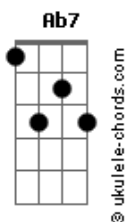

The Neighbourhood - Fallen Star

Am tom:
Am
Bbm Fm Ebm Fm Fm Bbm
Further apart, the closer that we are
Bbm Fm Ebm Fm Fm Bbm
I'll keep you far away, from me like a?star
Bbm Fm Ebm Ab Ab7 Bbm
Hard?not to fall?for you, I gave you all?my heart
Bbm Fm Ebm Fm Fm Bbm
Further apart, the closer, the closer, the closer that we are

[Primeira Parte]

Bbm Fm Ebm Fm Fm
Bbm
Tryna find the right time to tell you what you might not like to
Hear
Bbm Fm Ebm
Fm Fm
I can feel the zeitgeist stuck inside the pipeline for some years
Bbm Fm Ebm Fm
I wanna be your lifeline but everybody can't be a millionaire
Bbm Fm Ebm Fm
I'll be in the night sky, shinin' like a light on always there
Fm
You're in my DNA, I can't keep away no matter how hard I try
Ebm Ab
You're runnin' through my veins, something I can't change
Bbm Fm
That's the same reason why we're

[Refrão]

Bbm Fm Ebm Ab Ab7 Bbm
Further apart, the closer that we are
Bbm Fm Ebm Ab Ab7 Bbm
I'll keep you far away, from me like a?star
Bbm Fm Ebm Ab Ab7 Bbm
Hard?not to fall?for you, I gave you all?my heart

Acordes

Bbm Fm Ebm Ab Ab7 Bbm
Further apart, the closer, the closer, the closer that we are

[Segunda Parte]

Bbm Fm Ebm Fm Gm
2020 hindsight, lookin' from a distance, now it's clear
Bbm Fm Ebm Fm
Went and found the limelight, wasn't in the vision to disappear, no
Bbm Fm Ebm
Fm Fm
Now I'm in a new place, I can feel the room change when you're here
Bbm Fm Ebm Fm
Fm
Had to run and do things, never meant to leave you in the rear
Ebm Ab
You're always in my brain, and I take the blame
Bbm Fm
No matter who's wrong or right
Ebm Ab Bbm
Fm
I'm on a one-way train headed far away, but you're still on my mind

[Refrão]

Bbm Fm Ebm Fm Fm Bbm
Further apart, the closer that we are
Bbm Fm Ebm Fm Fm Bbm
I'll keep you far away, from me like a?star
Bbm Fm Ebm Fm Fm Bbm
Hard?not to fall?for you, I gave you all?my heart
Bbm Fm Ebm Ab Abm
Further apart, the closer, the closer, the closer that we are

[Final]

Fm Fm Bbm Fm Ebm Fm Fm Bbm Fm Ebm
The closer that we are
Fm Fm Bbm
The closer that we are