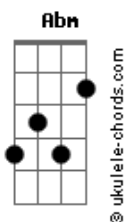

The Neighbourhood - Fallen Star

Am tom:
 Am
 Bbm Fm Ebm Fm Fm Bbm
 Further apart, the closer that we are
 Bbm Fm Ebm Fm Fm Bbm
 I'll keep you far away, from me like a?star
 Bbm Fm Ebm Ab Ab7 Bbm
 Hard?not to fall?for you, I gave you all?my heart
 Bbm Fm Ebm Fm Fm Bbm
 Further apart, the closer, the closer, the closer that we are

[Primeira Parte]

Bbm Fm Ebm Fm Fm
 Bbm
 Tryna find the right time to tell you what you might not like to
 Hear
 Bbm Fm Ebm
 Fm Fm
 I can feel the zeitgeist stuck inside the pipeline for some years
 Bbm Fm Ebm Fm
 I wanna be your lifeline but everybody can't be a millionaire
 Bbm Fm Ebm Fm
 I'll be in the night sky, shinin' like a light on always there
 Fm
 You're in my DNA, I can't keep away no matter how hard I try
 Ebm Ab
 You're runnin' through my veins, something I can't change
 Bbm Fm
 That's the same reason why we're

Acordes

Bbm Fm Ebm Ab Ab7 Bbm
 Further apart, the closer, the closer, the closer that we are

[Segunda Parte]

Bbm Fm Ebm Fm Gm
 2020 hindsight, lookin' from a distance, now it's clear
 Bbm Fm Ebm Fm
 Went and found the limelight, wasn't in the vision to disappear, no
 Bbm Fm Ebm
 Fm Fm
 Now I'm in a new place, I can feel the room change when you're here
 Bbm Fm Ebm Fm
 Fm
 Had to run and do things, never meant to leave you in the rear
 Ebm Ab
 You're always in my brain, and I take the blame
 Bbm Fm
 No matter who's wrong or right
 Ebm Ab Bbm
 Fm
 I'm on a one-way train headed far away, but you're still on my mind