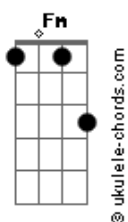

The Neighbourhood - Fallen Star

Am tom:
Am
Bbm Fm Ebm Fm Fm Bbm
Further apart, the closer that we are
Bbm Fm Ebm Fm Fm Bbm
I'll keep you far away, from me like a?star
Bbm Fm Ebm Ab Ab7 Bbm
Hard?not to fall?for you, I gave you all?my heart
Bbm Fm Ebm Fm Fm Bbm
Further apart, the closer, the closer, the closer that we are

[Primeira Parte]

Bbm Fm Ebm Fm Fm
Bbm
Tryna find the right time to tell you what you might not like to
Hear
Bbm Fm Ebm
Fm Fm
I can feel the zeitgeist stuck inside the pipeline for some years
Bbm Fm Ebm Fm
I wanna be your lifeline but everybody can't be a millionaire
Bbm Fm Ebm Fm
I'll be in the night sky, shinin' like a light on always there
Fm
You're in my DNA, I can't keep away no matter how hard I try
Ebm Ab
You're runnin' through my veins, something I can't change
Bbm Fm
That's the same reason why we're

[Refrão]

Bbm Fm Ebm Ab Ab7 Bbm
Further apart, the closer that we are
Bbm Fm Ebm Ab Ab7 Bbm
I'll keep you far away, from me like a?star
Bbm Fm Ebm Ab Ab7 Bbm
Hard?not to fall?for you, I gave you all?my heart

Acordes

Bbm Fm Ebm Ab Ab7 Bbm
Further apart, the closer, the closer, the closer that we are

[Segunda Parte]

Bbm Fm Ebm Fm Gm
2020 hindsight, lookin' from a distance, now it's clear
Bbm Fm Ebm Fm
Went and found the limelight, wasn't in the vision to disappear, no
Bbm Fm Ebm
Fm Fm
Now I'm in a new place, I can feel the room change when you're here
Bbm Fm Ebm Fm
Fm
Had to run and do things, never meant to leave you in the rear
Ebm Ab
You're always in my brain, and I take the blame
Bbm Fm
No matter who's wrong or right
Ebm Ab Bbm
Fm
I'm on a one-way train headed far away, but you're still on my mind

[Refrão]

Bbm Fm Ebm Fm Fm Bbm
Further apart, the closer that we are
Bbm Fm Ebm Fm Fm Bbm
I'll keep you far away, from me like a?star
Bbm Fm Ebm Fm Fm Bbm
Hard?not to fall?for you, I gave you all?my heart
Bbm Fm Ebm Ab Abm
Further apart, the closer, the closer, the closer that we are

[Final]

Fm Fm Bbm Fm Ebm Fm Fm Bbm Fm Ebm
The closer that we are
Fm Fm Bbm
The closer that we are