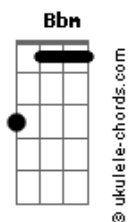

The Neighbourhood - Fallen Star

Am tom:
Am
Bbm Fm Ebm Fm Fm Bbm
Further apart, the closer that we are
Bbm Fm Ebm Fm Fm Bbm
I'll keep you far away, from me like a?star
Bbm Fm Ebm Ab Ab7 Bbm
Hard?not to fall?for you, I gave you all?my heart
Bbm Fm Ebm Fm Fm Bbm
Further apart, the closer, the closer, the closer that we are

[Primeira Parte]

Bbm Fm Ebm Fm Fm
Bbm
Tryna find the right time to tell you what you might not like to
Hear
Bbm Fm Ebm
Fm Fm
I can feel the zeitgeist stuck inside the pipeline for some years
Bbm Fm Ebm Fm
I wanna be your lifeline but everybody can't be a millionaire
Bbm Fm Ebm Fm
I'll be in the night sky, shinin' like a light on always there
Fm
You're in my DNA, I can't keep away no matter how hard I try
Ebm Ab
You're runnin' through my veins, something I can't change
Bbm Fm
That's the same reason why we're

[Refrão]

Bbm Fm Ebm Ab Ab7 Bbm
Further apart, the closer that we are
Bbm Fm Ebm Ab Ab7 Bbm
I'll keep you far away, from me like a?star
Bbm Fm Ebm Ab Ab7 Bbm
Hard?not to fall?for you, I gave you all?my heart

Acordes

Bbm Fm Ebm Ab Ab7 Bbm
Further apart, the closer, the closer, the closer that we are

[Segunda Parte]

Bbm Fm Ebm Fm Gm
2020 hindsight, lookin' from a distance, now it's clear
Bbm Fm Ebm Fm
Went and found the limelight, wasn't in the vision to disappear, no
Bbm Fm Ebm
Fm Fm
Now I'm in a new place, I can feel the room change when you're here
Bbm Fm Ebm Fm
Fm
Had to run and do things, never meant to leave you in the rear
Ebm Ab
You're always in my brain, and I take the blame
Bbm Fm
No matter who's wrong or right
Ebm Ab Bbm
Fm
I'm on a one-way train headed far away, but you're still on my mind

[Refrão]

Bbm Fm Ebm Fm Fm Bbm
Further apart, the closer that we are
Bbm Fm Ebm Fm Fm Bbm
I'll keep you far away, from me like a?star
Bbm Fm Ebm Fm Fm Bbm
Hard?not to fall?for you, I gave you all?my heart
Bbm Fm Ebm Ab Abm
Further apart, the closer, the closer, the closer that we are

[Final]

Fm Fm Bbm Fm Ebm Fm Fm Bbm Fm Ebm
The closer that we are
Fm Fm Bbm
The closer that we are