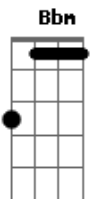

© ukulele-chords.com