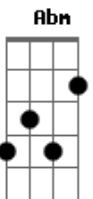

The Neighbourhood - Fallen Star

tom:
Am
Bbm Fm Ebm Fm Fm7 Bbm
Further apart, the closer that we are
Bbm Fm Ebm Fm Fm7 Bbm
I'll keep you far away, from me like a?star
Bbm Fm Ebm Ab Ab7 Bbm
Hard?not to fall?for you, I gave you all?my heart
Bbm Fm Ebm Fm Fm7 Bbm
Further apart, the closer, the closer, the closer that we are

© ukulele-chords.com

© ukulele-chords.com

Bbm Fm Ebm Ab Ab7 Bbm
Further apart, the closer, the closer, the closer that we are

[Segunda Parte]

Bbm Fm Ebm Fm Gm7
2020 hindsight, lookin' from a distance, now it's clear
Bbm Fm Ebm Fm
Fm7
Went and found the limelight, wasn't in the vision to disappear, no
Bbm Fm Ebm
Fm Fm7
Now I'm in a new place, I can feel the room change when you're here
Bbm Fm Ebm Fm
Fm7
Had to run and do things, never meant to leave you in the rear
Eb7 Ab
You're always in my brain, and I take the blame
Bbm Fm
No matter who's wrong or right
Eb7 Ab Bbm
Fm
I'm on a one-way train headed far away, but you're still on my mind