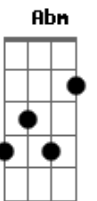

# The Neighbourhood - Fallen Star

tom:  
 Am  
 Further apart, the closer that we are  
 Bbm Fm Ebm Fm Fm7 Bbm  
 I'll keep you far away, from me like a?star  
 Bbm Fm Ebm Ab Ab7 Bbm  
 Hard?not to fall?for you, I gave you all?my heart  
 Bbm Fm Ebm Fm Fm7 Bbm  
 Further apart, the closer, the closer, the closer that we are

© ukulele-chords.com

© ukulele-chords.com

Bbm Fm Ebm Ab Ab7 Bbm  
 Further apart, the closer, the closer, the closer that we are

[Segunda Parte]

Bbm Fm Ebm Fm Gm7  
 2020 hindsight, lookin' from a distance, now it's clear  
 Bbm Fm Ebm Fm  
 Went and found the limelight, wasn't in the vision to disappear, no  
 Bbm Fm Ebm  
 Now I'm in a new place, I can feel the room change when you're here  
 Fm Fm7 Ebm Fm  
 Had to run and do things, never meant to leave you in the rear  
 Ebm Ab  
 You're always in my brain, and I take the blame  
 Bbm Fm  
 No matter who's wrong or right  
 Ebm Ab Bbm  
 I'm on a one-way train headed far away, but you're still on my mind