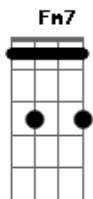

© ukulele-chords.com