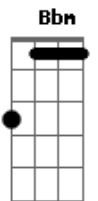

© ukulele-chords.com