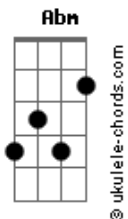

# The Neighbourhood - Fallen Star

tom:  
Am  
Bbm Fm Ebm Fm Fm7 Bbm  
Further apart, the closer that we are  
Bbm Fm Ebm Fm Fm7 Bbm  
I'll keep you far away, from me like a?star  
Bbm Fm Ebm Ab Ab7 Bbm  
Hard?not to fall?for you, I gave you all?my heart  
Bbm Fm Ebm Fm Fm7 Bbm  
Further apart, the closer, the closer, the closer that we are

[Primeira Parte]

Bbm Fm Ebm Fm Fm7  
Bbm  
Tryna find the right time to tell you what you might not like to  
Hear  
Bbm Fm Ebm  
Fm Fm7  
I can feel the zeitgeist stuck inside the pipeline for some years  
Bbm Fm Ebm Fm  
I wanna be your lifeline but everybody can't be a millionaire  
Bbm Fm Ebm Fm  
Fm7  
I'll be in the night sky, shinin' like a light on always there  
Fm  
You're in my DNA, I can't keep away no matter how hard I try  
Eb7 Ab  
You're runnin' through my veins, something I can't change  
Bbm Fm  
That's the same reason why we're

## Acordes

Bbm Fm Ebm Ab Ab7 Bbm  
Further apart, the closer, the closer, the closer that we are

[Segunda Parte]

Bbm Fm Ebm Fm Gm7  
2020 hindsight, lookin' from a distance, now it's clear  
Bbm Fm Ebm Fm  
Fm7  
Went and found the limelight, wasn't in the vision to disappear, no  
Bbm Fm Ebm  
Fm Fm7  
Now I'm in a new place, I can feel the room change when you're here  
Bbm Fm Ebm Fm  
Fm7  
Had to run and do things, never meant to leave you in the rear  
Eb7 Ab  
You're always in my brain, and I take the blame  
Bbm Fm  
No matter who's wrong or right  
Eb7 Ab Bbm  
Fm  
I'm on a one-way train headed far away, but you're still on my mind