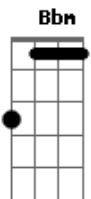

© ukulele-chords.com