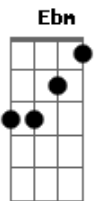

© ukulele-chords.com