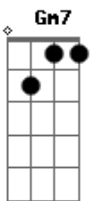

© ukulele-chords.com

© ukulele-chords.com

Bbm Fm Ebm Ab Ab7 Bbm  
 Further apart, the closer, the closer, the closer that we are

[Segunda Parte]

Bbm Fm Ebm Fm Gm7  
 2020 hindsight, lookin' from a distance, now it's clear  
 Bbm Fm Ebm Fm  
 Went and found the limelight, wasn't in the vision to disappear, no  
 Bbm Fm Ebm  
 Now I'm in a new place, I can feel the room change when you're here  
 Fm Fm7 Ebm Fm  
 Had to run and do things, never meant to leave you in the rear  
 Ebm Ab  
 You're always in my brain, and I take the blame  
 Bbm Fm  
 No matter who's wrong or right  
 Ebm Ab Bbm  
 I'm on a one-way train headed far away, but you're still on my mind