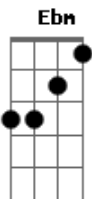

© ukulele-chords.com