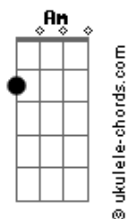

The Neighbourhood - Fallen Star

tom:
Am
Bbm Fm Ebm Fm Fm7 Bbm
Further apart, the closer that we are
Bbm Fm Ebm Fm Fm7 Bbm
I'll keep you far away, from me like a?star
Bbm Fm Ebm Ab Ab7 Bbm
Hard?not to fall?for you, I gave you all?my heart
Bbm Fm Ebm Fm Fm7 Bbm
Further apart, the closer, the closer, the closer that we are

[Primeira Parte]

Bbm Fm Ebm Fm Fm7
Bbm
Tryna find the right time to tell you what you might not like to
Hear
Bbm Fm Ebm
Fm Fm7
I can feel the zeitgeist stuck inside the pipeline for some years
Bbm Fm Ebm Fm
I wanna be your lifeline but everybody can't be a millionaire
Bbm Fm Ebm Fm
Fm7
I'll be in the night sky, shinin' like a light on always there
Fm
You're in my DNA, I can't keep away no matter how hard I try
Eb7 Ab
You're runnin' through my veins, something I can't change
Bbm Fm
That's the same reason why we're

[Refrão]

Bbm Fm Ebm Ab Ab7 Bbm
Further apart, the closer that we are
Bbm Fm Ebm Ab Ab7 Bbm
I'll keep you far away, from me like a?star
Bbm Fm Ebm Ab Ab7 Bbm
Hard?not to fall?for you, I gave you all?my heart

Acordes

Bbm Fm Ebm Ab Ab7 Bbm
Further apart, the closer, the closer, the closer that we are

[Segunda Parte]

Bbm Fm Ebm Fm Gm7
2020 hindsight, lookin' from a distance, now it's clear
Bbm Fm Ebm Fm
Fm7
Went and found the limelight, wasn't in the vision to disappear, no
Bbm Fm Ebm
Fm Fm7
Now I'm in a new place, I can feel the room change when you're here
Bbm Fm Ebm Fm
Fm7
Had to run and do things, never meant to leave you in the rear
Eb7 Ab
You're always in my brain, and I take the blame
Bbm Fm
No matter who's wrong or right
Eb7 Ab Bbm
Fm
I'm on a one-way train headed far away, but you're still on my mind

[Refrão]

Bbm Fm Ebm Fm Fm7 Bbm
Further apart, the closer that we are
Bbm Fm Ebm Fm Fm7 Bbm
I'll keep you far away, from me like a?star
Bbm Fm Ebm Fm Fm7 Bbm
Hard?not to fall?for you, I gave you all?my heart
Bbm Fm Ebm Ab Abm
Further apart, the closer, the closer, the closer that we are

[Final]

Fm Fm7 Bbm Fm Ebm Fm Fm7 Bbm Fm Ebm
The closer that we are
Fm Fm7 Bbm
The closer that we are