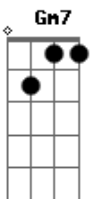

© ukulele-chords.com

© ukulele-chords.com

Bbm Fm Ebm Ab Ab7 Bbm
Further apart, the closer, the closer, the closer that we are

[Segunda Parte]

Bbm Fm Ebm Fm Gm7
2020 hindsight, lookin' from a distance, now it's clear
Bbm Fm Ebm Fm
Fm7
Went and found the limelight, wasn't in the vision to disappear, no
Bbm Fm Ebm
Fm Fm7
Now I'm in a new place, I can feel the room change when you're here
Bbm Fm Ebm Fm
Fm7
Had to run and do things, never meant to leave you in the rear
Eb7 Ab
You're always in my brain, and I take the blame
Bbm Fm
No matter who's wrong or right
Eb7 Ab Bbm
Fm
I'm on a one-way train headed far away, but you're still on my mind