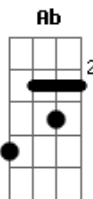

© ukulele-chords.com