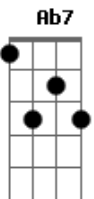

© ukulele-chords.com