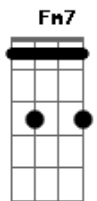

© ukulele-chords.com