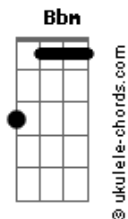

The Neighbourhood - Fallen Star

tom:
Am
Bbm Fm Ebm Fm Fm7 Bbm
Further apart, the closer that we are
Bbm Fm Ebm Fm Fm7 Bbm
I'll keep you far away, from me like a?star
Bbm Fm Ebm Ab Ab7 Bbm
Hard?not to fall?for you, I gave you all?my heart
Bbm Fm Ebm Fm Fm7 Bbm
Further apart, the closer, the closer, the closer that we are

[Primeira Parte]

Bbm Fm Ebm Fm Fm7
Bbm
Tryna find the right time to tell you what you might not like to
Hear
Bbm Fm Ebm
Fm Fm7
I can feel the zeitgeist stuck inside the pipeline for some years
Bbm Fm Ebm Fm
I wanna be your lifeline but everybody can't be a millionaire
Bbm Fm Ebm Fm
Fm7
I'll be in the night sky, shinin' like a light on always there
Fm
You're in my DNA, I can't keep away no matter how hard I try
Eb7 Ab
You're runnin' through my veins, something I can't change
Bbm Fm
That's the same reason why we're

[Refrão]

Bbm Fm Ebm Ab Ab7 Bbm
Further apart, the closer that we are
Bbm Fm Ebm Ab Ab7 Bbm
I'll keep you far away, from me like a?star
Bbm Fm Ebm Ab Ab7 Bbm
Hard?not to fall?for you, I gave you all?my heart

Acordes

Bbm Fm Ebm Ab Ab7 Bbm
Further apart, the closer, the closer, the closer that we are

[Segunda Parte]

Bbm Fm Ebm Fm Gm7
2020 hindsight, lookin' from a distance, now it's clear
Bbm Fm Ebm Fm
Fm7
Went and found the limelight, wasn't in the vision to disappear, no
Bbm Fm Ebm
Fm Fm7
Now I'm in a new place, I can feel the room change when you're here
Bbm Fm Ebm Fm
Fm7
Had to run and do things, never meant to leave you in the rear
Eb7 Ab
You're always in my brain, and I take the blame
Bbm Fm
No matter who's wrong or right
Eb7 Ab Bbm
Fm
I'm on a one-way train headed far away, but you're still on my mind

[Refrão]

Bbm Fm Ebm Fm Fm7 Bbm
Further apart, the closer that we are
Bbm Fm Ebm Fm Fm7 Bbm
I'll keep you far away, from me like a?star
Bbm Fm Ebm Fm Fm7 Bbm
Hard?not to fall?for you, I gave you all?my heart
Bbm Fm Ebm Ab Abm
Further apart, the closer, the closer, the closer that we are

[Final]

Fm Fm7 Bbm Fm Ebm Fm Fm7 Bbm Fm Ebm
The closer that we are
Fm Fm7 Bbm
The closer that we are