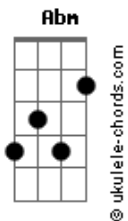

The Neighbourhood - Fallen Star

tom:
 Am
 Further apart, the closer that we are
 Bbm Fm Ebm Fm Fm7 Bbm
 I'll keep you far away, from me like a?star
 Bbm Fm Ebm Ab Ab7 Bbm
 Hard?not to fall?for you, I gave you all?my heart
 Bbm Fm Ebm Fm Fm7 Bbm
 Further apart, the closer, the closer, the closer that we are

[Primeira Parte]

Bbm Fm Ebm Fm Fm7
 Tryna find the right time to tell you what you might not like to
 Hear
 Bbm Fm Ebm
 I can feel the zeitgeist stuck inside the pipeline for some years
 Bbm Fm Ebm Fm
 I wanna be your lifeline but everybody can't be a millionaire
 Bbm Fm Ebm Fm
 I'll be in the night sky, shinin' like a light on always there
 Fm Ebm Ab Bbm
 You're in my DNA, I can't keep away no matter how hard I try
 Ebm Ab
 You're runnin' through my veins, something I can't change
 Bbm Fm
 That's the same reason why we're

Acordes

Bbm Fm Ebm Ab Ab7 Bbm
 Further apart, the closer, the closer, the closer that we are

[Segunda Parte]

Bbm Fm Ebm Fm Gm7
 2020 hindsight, lookin' from a distance, now it's clear
 Bbm Fm Ebm Fm
 Went and found the limelight, wasn't in the vision to disappear, no
 Bbm Fm Ebm
 Now I'm in a new place, I can feel the room change when you're here
 Bbm Fm Ebm Fm
 Had to run and do things, never meant to leave you in the rear
 Ebm Ab
 You're always in my brain, and I take the blame
 Bbm Fm
 No matter who's wrong or right
 Ebm Ab Bbm
 I'm on a one-way train headed far away, but you're still on my mind

[Refrão]

Bbm Fm Ebm Fm Fm7 Bbm
 Further apart, the closer that we are
 Bbm Fm Ebm Fm Fm7 Bbm
 I'll keep you far away, from me like a?star
 Bbm Fm Ebm Fm Fm7 Bbm
 Hard?not to fall?for you, I gave you all?my heart
 Bbm Fm Ebm Ab Abm
 Further apart, the closer, the closer, the closer that we are