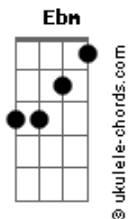

# The Neighbourhood - Fallen Star

tom:  
Am  
Bbm Fm Ebm Fm Fm7 Bbm  
Further apart, the closer that we are  
Bbm Fm Ebm Fm Fm7 Bbm  
I'll keep you far away, from me like a?star  
Bbm Fm Ebm Ab Ab7 Bbm  
Hard?not to fall?for you, I gave you all?my heart  
Bbm Fm Ebm Fm Fm7 Bbm  
Further apart, the closer, the closer, the closer that we are

[Primeira Parte]

Bbm Fm Ebm Fm Fm7  
Bbm  
Tryna find the right time to tell you what you might not like to  
Hear  
Bbm Fm Ebm  
Fm Fm7  
I can feel the zeitgeist stuck inside the pipeline for some years  
Bbm Fm Ebm Fm  
I wanna be your lifeline but everybody can't be a millionaire  
Bbm Fm Ebm Fm  
Fm7  
I'll be in the night sky, shinin' like a light on always there  
Fm  
You're in my DNA, I can't keep away no matter how hard I try  
Eb7 Ab  
You're runnin' through my veins, something I can't change  
Bbm Fm  
That's the same reason why we're

## Acordes

Bbm Fm Ebm Ab Ab7 Bbm  
Further apart, the closer, the closer, the closer that we are

[Segunda Parte]

Bbm Fm Ebm Fm Gm7  
2020 hindsight, lookin' from a distance, now it's clear  
Bbm Fm Ebm Fm  
Fm7  
Went and found the limelight, wasn't in the vision to disappear, no  
Bbm Fm Ebm  
Fm Fm7  
Now I'm in a new place, I can feel the room change when you're here  
Bbm Fm Ebm Fm  
Fm7  
Had to run and do things, never meant to leave you in the rear  
Eb7 Ab  
You're always in my brain, and I take the blame  
Bbm Fm  
No matter who's wrong or right  
Eb7 Ab Bbm  
Fm  
I'm on a one-way train headed far away, but you're still on my mind

[Refrão]

Bbm Fm Ebm Fm Fm7 Bbm  
Further apart, the closer that we are  
Bbm Fm Ebm Fm Fm7 Bbm  
I'll keep you far away, from me like a?star  
Bbm Fm Ebm Fm Fm7 Bbm  
Hard?not to fall?for you, I gave you all?my heart  
Bbm Fm Ebm Ab Abm  
Further apart, the closer, the closer, the closer that we are