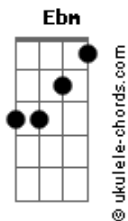

The Neighbourhood - Fallen Star

tom:
 Am
 Further apart, the closer that we are
 Bbm Fm Ebm Fm Fm7 Bbm
 I'll keep you far away, from me like a?star
 Bbm Fm Ebm Ab Ab7 Bbm
 Hard?not to fall?for you, I gave you all?my heart
 Bbm Fm Ebm Fm Fm7 Bbm
 Further apart, the closer, the closer, the closer that we are

Acordes

Bbm Fm Ebm Ab Ab7 Bbm
 Further apart, the closer, the closer, the closer that we are

[Segunda Parte]

Bbm Fm Ebm Fm Gm7
 2020 hindsight, lookin' from a distance, now it's clear
 Bbm Fm Ebm Fm
 Went and found the limelight, wasn't in the vision to disappear, no
 Bbm Fm Ebm
 Now I'm in a new place, I can feel the room change when you're here
 Bbm Fm Ebm Fm
 Had to run and do things, never meant to leave you in the rear
 Ebm Ab
 You're always in my brain, and I take the blame
 Bbm Fm
 No matter who's wrong or right
 Ebm Ab Bbm
 I'm on a one-way train headed far away, but you're still on my mind

[Refrão]

Bbm Fm Ebm Fm Fm7 Bbm
 Further apart, the closer that we are
 Bbm Fm Ebm Fm Fm7 Bbm
 I'll keep you far away, from me like a?star
 Bbm Fm Ebm Fm Fm7 Bbm
 Hard?not to fall?for you, I gave you all?my heart
 Bbm Fm Ebm Ab Abm
 Further apart, the closer, the closer, the closer that we are