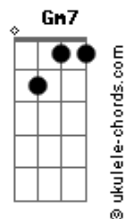

The Neighbourhood - Fallen Star

tom:
Am
Bbm Fm Ebm Fm Fm7 Bbm
Further apart, the closer that we are
Bbm Fm Ebm Fm Fm7 Bbm
I'll keep you far away, from me like a?star
Bbm Fm Ebm Ab Ab7 Bbm
Hard?not to fall?for you, I gave you all?my heart
Bbm Fm Ebm Fm Fm7 Bbm
Further apart, the closer, the closer, the closer that we are

[Primeira Parte]

Bbm Fm Ebm Fm Fm7
Bbm
Tryna find the right time to tell you what you might not like to
Hear
Bbm Fm Ebm
Fm Fm7
I can feel the zeitgeist stuck inside the pipeline for some years
Bbm Fm Ebm Fm
I wanna be your lifeline but everybody can't be a millionaire
Bbm Fm Ebm Fm
Fm7
I'll be in the night sky, shinin' like a light on always there
Fm
You're in my DNA, I can't keep away no matter how hard I try
Eb7 Ab
You're runnin' through my veins, something I can't change
Bbm Fm
That's the same reason why we're

[Refrão]

Bbm Fm Ebm Ab Ab7 Bbm
Further apart, the closer that we are
Bbm Fm Ebm Ab Ab7 Bbm
I'll keep you far away, from me like a?star
Bbm Fm Ebm Ab Ab7 Bbm
Hard?not to fall?for you, I gave you all?my heart

Acordes

Bbm Fm Ebm Ab Ab7 Bbm
Further apart, the closer, the closer, the closer that we are

[Segunda Parte]

Bbm Fm Ebm Fm Gm7
2020 hindsight, lookin' from a distance, now it's clear
Bbm Fm Ebm Fm
Fm7
Went and found the limelight, wasn't in the vision to disappear, no
Bbm Fm Ebm
Fm Fm7
Now I'm in a new place, I can feel the room change when you're here
Bbm Fm Ebm Fm
Fm7
Had to run and do things, never meant to leave you in the rear
Eb7 Ab
You're always in my brain, and I take the blame
Bbm Fm
No matter who's wrong or right
Eb7 Ab Bbm
Fm
I'm on a one-way train headed far away, but you're still on my mind

[Refrão]

Bbm Fm Ebm Fm Fm7 Bbm
Further apart, the closer that we are
Bbm Fm Ebm Fm Fm7 Bbm
I'll keep you far away, from me like a?star
Bbm Fm Ebm Fm Fm7 Bbm
Hard?not to fall?for you, I gave you all?my heart
Bbm Fm Ebm Ab Abm
Further apart, the closer, the closer, the closer that we are

[Final]

Fm Fm7 Bbm Fm Ebm Fm Fm7 Bbm Fm Ebm
The closer that we are
Fm Fm7 Bbm
The closer that we are