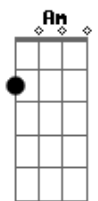

The Neighbourhood - Fallen Star

tom:
Am
Further apart, the closer that we are
Bbm Fm Ebm Fm Fm7 Bbm
I'll keep you far away, from me like a?star
Bbm Fm Ebm Ab Ab7 Bbm
Hard?not to fall?for you, I gave you all?my heart
Bbm Fm Ebm Fm Fm7 Bbm
Further apart, the closer, the closer, the closer that we are

[Primeira Parte]

Bbm Fm Ebm Fm Fm7
Tryna find the right time to tell you what you might not like to
Hear
Bbm Fm Ebm
I can feel the zeitgeist stuck inside the pipeline for some years
Bbm Fm Ebm Fm
I wanna be your lifeline but everybody can't be a millionaire
Bbm Fm Ebm Fm
I'll be in the night sky, shinin' like a light on always there
Fm Ebm Ab Bbm
You're in my DNA, I can't keep away no matter how hard I try
Ebm Ab
You're runnin' through my veins, something I can't change
Bbm Fm
That's the same reason why we're

[Refrão]

Bbm Fm Ebm Ab Ab7 Bbm
Further apart, the closer that we are
Bbm Fm Ebm Ab Ab7 Bbm
I'll keep you far away, from me like a?star
Bbm Fm Ebm Ab Ab7 Bbm
Hard?not to fall?for you, I gave you all?my heart

Acordes

© ukulele-chords.com