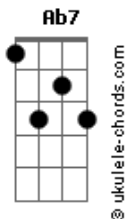

# The Neighbourhood - Fallen Star

tom:  
Am  
Bbm Fm Ebm Fm Fm7 Bbm  
Further apart, the closer that we are  
Bbm Fm Ebm Fm Fm7 Bbm  
I'll keep you far away, from me like a?star  
Bbm Fm Ebm Ab Ab7 Bbm  
Hard?not to fall?for you, I gave you all?my heart  
Bbm Fm Ebm Fm Fm7 Bbm  
Further apart, the closer, the closer, the closer that we are

## Acordes

Bbm Fm Ebm Ab Ab7 Bbm  
Further apart, the closer, the closer, the closer that we are

[Segunda Parte]

Bbm Fm Ebm Fm Gm7  
2020 hindsight, lookin' from a distance, now it's clear  
Bbm Fm Ebm Fm  
Fm7  
Went and found the limelight, wasn't in the vision to disappear, no  
Bbm Fm Ebm  
Fm Fm7  
Now I'm in a new place, I can feel the room change when you're here  
Bbm Fm Ebm Fm  
Fm7  
Had to run and do things, never meant to leave you in the rear  
Eb7 Ab  
You're always in my brain, and I take the blame  
Bbm Fm  
No matter who's wrong or right  
Eb7 Ab Bbm  
Fm  
I'm on a one-way train headed far away, but you're still on my mind