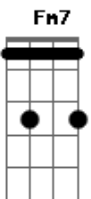

© ukulele-chords.com