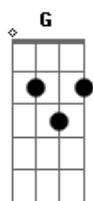

© ukulele-chords.com