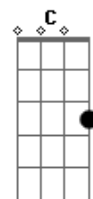

© ukulele-chords.com