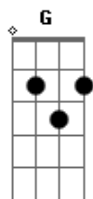

© ukulele-chords.com