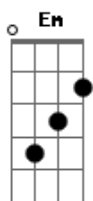

© ukulele-chords.com