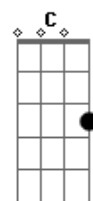

© ukulele-chords.com