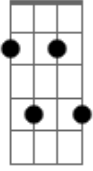

Gbm7

© ukulele-chords.com