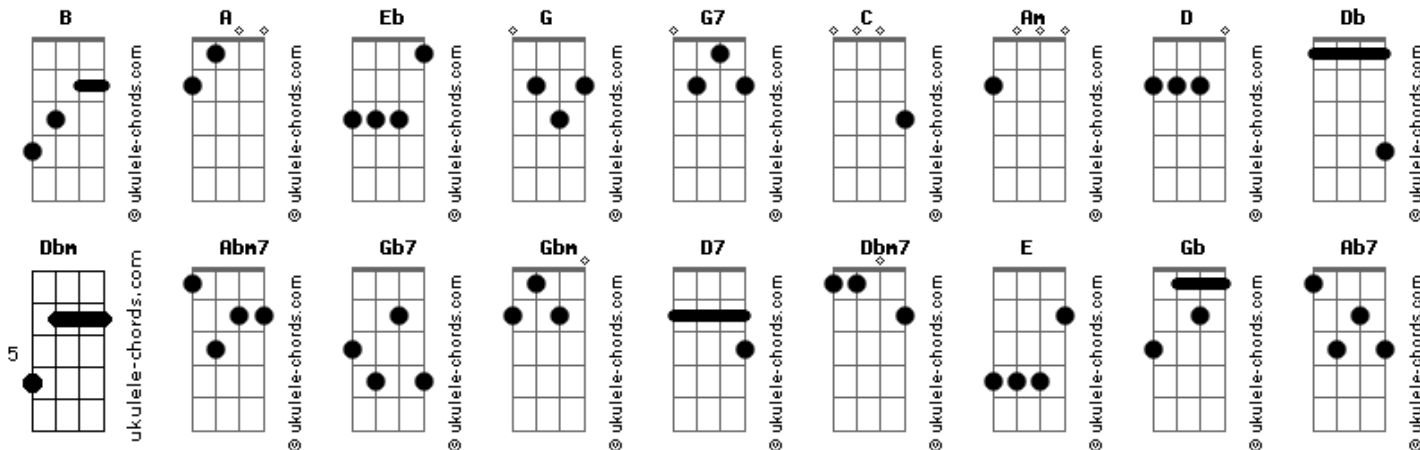

The Neal Morse Band - The Way It Had To Be

tom:

A

Intro: Eb
 G G7 C Am G D G Db
 D Dbm Abm7 G
 Dbm Gb7 Dbm Gb7

Dbm Gb7
 It might have been the maybe
 Dbm Gb7
 That crept inside my mind
 Gbm B C
 It might have been the echoes of my heart
 Gbm B C
 Sending shivers down my spine
 Dbm Gb7
 Soon you'll be pushin' daisies
 Dbm Gb7
 Then it'll be unclear
 Gbm B C
 And it's too late for all your might have beens
 Gbm B
 And there's a reason you were here
 C
 Yeah, yeah

D7
 There you are
 Dbm7
 Free and feeling so sublime you
 D7
 Light up the dark
 A E
 Like sparks in summertime
 D7
 So much has changed
 Dbm7
 The past has brought you here
 Abm7
 Can't you see?
 G
 It's the way it had to be

[Solo] Dbm7 Gb Dbm7 Gb7

Dbm Gb7
 Innocence and danger
 Dbm Gb7
 Made you feel so alone
 Gbm B B
 There you stood Inside the wreckage of your dreams
 Gbm B
 Barely able to make it home

Acordes

There you are
 Dbm7
 Free and feeling so sublime you
 D7
 Light up the dark
 A E
 Like sparks in summertime
 D7
 So much has changed
 Dbm7
 And it's all part of how you got free
 G
 It's the way it had to be
 (Dbm7 Gb7 Dbm7 Gb)
 D A
 Open my eyes
 G
 There's a moment you can know
 D
 So far from here below
 D A
 Leave this behind
 Ab7
 And believe
 Ab7
 You've arrived You have arrived
 (Dbm7 Gb7 Dbm7 Gb7)
 (Gbm7 B Gbm7 B)
 D
 There you are
 Dbm7
 Free and feeling so sublime you
 D
 Light up the dark
 E
 Like sparks in summertime
 D
 So much has changed
 Dbm Abm7 G7
 And it's all part of you getting free
 Dbm7 Gb7
 It's the way it had to be
 Dbm7 Gb
 The way it had to be
 Dbm7 Gb
 It's the way it had to be
 Dbm7 Gb
 The way it had to be
 [Final] Dbm7 Gb7 Dbm7 Gb7
 Dbm7 Gb7 Dbm7 Gb