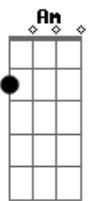

© ukulele-chords.com