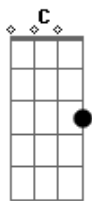

© ukulele-chords.com