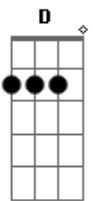

© ukulele-chords.com