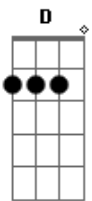

© ukulele-chords.com