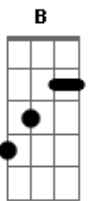

© ukulele-chords.com