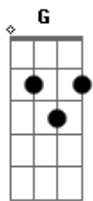

The National - Sea Of Love

tom:

Intro: ^G
Em B C Em
D C Em B
C Em D C

[Primeira Parte]

C Em D C Em B C
Will you say you love me Jo?
C Em D C Em B C
How am I supposed to know?
C Em D C Em B C
When you go under the waste
C Em D C
What am I supposed to say?

[Refrão]

G D C
I see people on the floor
G D C
They're slidin' to the sea
G D C
Can't stay here anymore
G D C
We're turning into thieves

[Post-chorus]

G Am C G
If I stay here trouble will find me
G Am C G
If I stay here I'll never leave
G Em
If I stay here trouble will find me
C C Em B C
I believe

[Segunda Parte]

C Em D C Em B C
Jo I'll always think of you
C Em D C Em B C
As the kind of child who knew
C Em D C Em B C
This was never gonna last

C Em D C
Oh Jo you fell so fast

(C Em B C)

[Ponte]

C Em D C
Hey Jo sorry I hurt you, but they say love
is a virtue don't they?
C Em D C
Hey Jo sorry I hurt you, but they say love
is a virtue don't they?
C Em D C
Hey Jo sorry I hurt you, but they say love
is a virtue don't they?
C Em D C
Hey Jo sorry I hurt you, but they say love
is a virtue don't they?

[Refrão]

G D C
I see people on the floor
G D C
They're slidin' to the sea
G D C
Can't stay here anymore
G D C
We're turning into thieves

G Em C
I see you rushing now, tell me how to reach you
G Em C
I see you rushing now, what did Harvard teach you?
G Em C
I see you rushing now, tell me how to reach you
G Em C
I see you rushing now, what did Harvard teach you?
G Em C
I see you rushing now, tell me how to reach you
G Em C
I see you rushing now, what did Harvard teach you? G

Acordes

© ukulele-chords.com