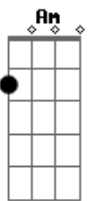

© ukulele-chords.com