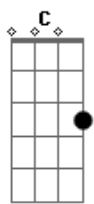

© ukulele-chords.com