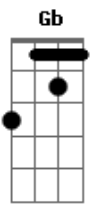

© ukulele-chords.com