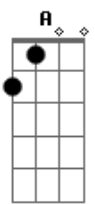

Losin' my breath, doo doo doo doo doo doo
Losin' my breath, doo doo doo doo doo doo

You and your sister live in a lemonworld
I want to sit in and die
You and your sister live in a lemonworld
Doo doo doo doo doo doo doo
You and your sister live in a lemonworld
I want to sit in and die
You and your sister live in a lemonworld

Doo doo doo doo doo doo doo doo
This pricey stuff makes me dizzy, guess I've always been a delicate man
Takes me a day to remember a day
I didn't mean to let it get so far out of hand
I was a comfortable kid, but I don't think about it much anymore
Lay me on the table, put flowers in my mouth
And we can say that we invented a summer lovin' torture party
I'm too tired to drive anyway, anyway right now do you care if I stay?
You can put on your bathing suits
And I'll try to find somethin' on this thing that means nothin' enough
You and your sister live in a lemonworld
I want to sit in and die
You and your sister live in a lemonworld
Doo doo doo doo doo doo doo
You and your sister live in a lemonworld
I want to sit in and die
You and your sister live in a lemonworld
Doo doo doo doo doo doo doo
Losin' my breath, doo doo doo doo doo doo doo

Acordes

© ukulele-chords.com