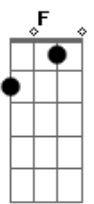

© ukulele-chords.com