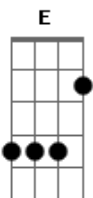

The Murlocs - Noble Soldier

tom:

Intro: E A Gb A

E
So it goes
A Gb
Alcohol takes another soul
Friend or foe

A Gb E
Can't have one, bein' both
On the ropes

A Gb E
Count to ten and I'll be the scapegoat
In the trench

A Gb
Every night we re-minisce

[Refrão]

E
Together
A Gb E
We're narrowly back pedalling
No better

A Gb
Seeking closure, The Noble Soldier

[Solo] E A Gb
E A Gb

E
Evil blends

A Gb E
The terror comes rushin' in
Makin' sense
A Gb
Is harder and harder to apprehend

[Ponte]

B A Gb
Desensitized
B E
By genocide
Dbm Gb
Take a little pity
Dbm B
If you're not too busy with your pride

[Refrão]

E
Together
A Gb E
We're narrowly back pedalling
No better
A Gb E
Seeking closure, The Noble Soldier

[Solo] E A Gb
E A Gb

A Gb
Over and over, seeking closure
A Gb
Over and over, The Noble Soldier
A E
Over and over takes it's toll

Acordes

© ukulele-chords.com

© ukulele-chords.com

© ukulele-chords.com

© ukulele-chords.com