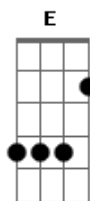

© ukulele-chords.com