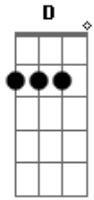

The Mountain Goats - Old College Try

Tom: A
Intro: A Dbm D E D
A Gbm D E

A Dbm
From the housetops to the gutters
D E D
From the oceans to the shores
A Gbm
The warning signs have all been bright and garish
D E
Far to great in number to ignore
A Dbm
From the cities to the swamplands
D E D
From the highways to the hills
A Gbm
Our love has never had a leg to stand on
D E
From the aspirins to the cross-tops to the Elevils

D E A D
But I will walk down to the end with you
A E A
If you will come all the way down with me

A Dbm

From the entrance to the exit
D E D
Is longer than it looks from where we stand
A Gbm
I wanna say I'm sorry for stuff I haven't done yet
D E
Things will shortly get completely out of hand
A Dbm
I can feel it in the rotten air tonight
D E
In the tips of my fingers in the skin on my face
A Gbm
In the weak last gasp of the evening's dying light
D E
In the way those eyes I've always loved illuminate this place
D E
Like a trashcan fire in a prison cell
A Gbm
Like the searchlights in the parking lots of hell
D E A D
I will walk down to the end with you
A E A
If you will come all the way down with me

[Final] A Dbm D E D
A Gbm D E D
E D E D E A

Acordes

© ukulele-chords.com

© ukulele-chords.com

© ukulele-chords.com

© ukulele-chords.com

© ukulele-chords.com