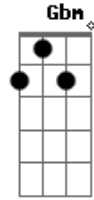

© ukulele-chords.com