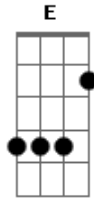

© ukulele-chords.com