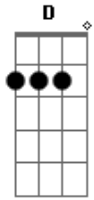

The Mountain Goats - Old College Try

Tom: A
Intro: A Dbm D E D
          A Gbm D E

A Dbm
From the housetops to the gutters
D E D
From the oceans to the shores
A Gbm
The warning signs have all been bright and garish
D E
Far to great in number to ignore

A Dbm
From the cities to the swamplands
D E D
From the highways to the hills
A Gbm
Our love has never had a leg to stand on
D E
From the aspirins to the cross-tops to the Elevils

D E A D
But I will walk down to the end with you
A E A
If you will come all the way down with me

From the entrance to the exit
D E D
Is longer than it looks from where we stand
A Gbm
I wanna say I'm sorry for stuff I haven't done yet
D E
Things will shortly get completely out of hand

A Dbm
I can feel it in the rotten air tonight
D E
In the tips of my fingers in the skin on my face
A Gbm
In the weak last gasp of the evening's dying light
D E
In the way those eyes I've always loved illuminate this place
D E
Like a trashcan fire in a prison cell
A Gbm
Like the searchlights in the parking lots of hell
D E A D
I will walk down to the end with you
A E A
If you will come all the way down with me

[Final] A Dbm D E D
          A Gbm D E D
          E D E D E A

Acordes

© ukulele-chords.com

© ukulele-chords.com

© ukulele-chords.com

© ukulele-chords.com

© ukulele-chords.com