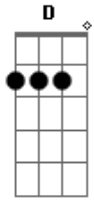

The Mountain Goats - Old College Try

Tom: A
Intro: A Dbm D E D
          A Gbm D E

A Dbm
From the housetops to the gutters
D E D
From the oceans to the shores
A Gbm
The warning signs have all been bright and garish
D E
Far to great in number to ignore

A Dbm
From the cities to the swamplands
D E D
From the highways to the hills
A Gbm
Our love has never had a leg to stand on
D E
From the aspirins to the cross-tops to the Elevils

D E A D
But I will walk down to the end with you
A E A
If you will come all the way down with me

A Dbm

From the entrance to the exit
D E D
Is longer than it looks from where we stand
A Gbm
I wanna say I'm sorry for stuff I haven't done yet
D E
Things will shortly get completely out of hand

A Dbm
I can feel it in the rotten air tonight
D E
In the tips of my fingers in the skin on my face
A Gbm
In the weak last gasp of the evening's dying light
D E
In the way those eyes I've always loved illuminate this place
D E
Like a trashcan fire in a prison cell
A Gbm
Like the searchlights in the parking lots of hell
D E A D
I will walk down to the end with you
A E A
If you will come all the way down with me

[Final] A Dbm D E D
A Gbm D E D
E D E D E A

Acordes

© ukulele-chords.com

© ukulele-chords.com

© ukulele-chords.com

© ukulele-chords.com

© ukulele-chords.com