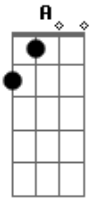

The Mountain Goats - Old College Try

Tom: A
Intro: A Dbm D E D
          A Gbm D E

A Dbm
From the housetops to the gutters
D E D
From the oceans to the shores
A Gbm
The warning signs have all been bright and garish
D E
Far to great in number to ignore

A Dbm
From the cities to the swamplands
D E D
From the highways to the hills
A Gbm
Our love has never had a leg to stand on
D E
From the aspirins to the cross-tops to the Elevils

D E A D
But I will walk down to the end with you
A E A
If you will come all the way down with me

A Dbm

From the entrance to the exit
D E D
Is longer than it looks from where we stand
A Gbm
I wanna say I'm sorry for stuff I haven't done yet
D E
Things will shortly get completely out of hand

A Dbm
I can feel it in the rotten air tonight
D E
In the tips of my fingers in the skin on my face
A Gbm
In the weak last gasp of the evening's dying light
D E
In the way those eyes I've always loved illuminate this place
D E
Like a trashcan fire in a prison cell
A Gbm
Like the searchlights in the parking lots of hell
D E A D
I will walk down to the end with you
A E A
If you will come all the way down with me

[Final] A Dbm D E D
A Gbm D E D
E D E D E A

Acordes