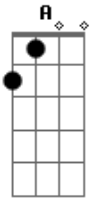

The Mountain Goats - Old College Try

Tom: A
Intro: A Dbm D E D
          A Gbm D E

A Dbm
From the housetops to the gutters
D E D
From the oceans to the shores
A Gbm
The warning signs have all been bright and garish
D E
Far to great in number to ignore

A Dbm
From the cities to the swamplands
D E D
From the highways to the hills
A Gbm
Our love has never had a leg to stand on
D E
From the aspirins to the cross-tops to the Elevils

D E A D
But I will walk down to the end with you
A E A
If you will come all the way down with me

From the entrance to the exit
D E D
Is longer than it looks from where we stand
A Gbm
I wanna say I'm sorry for stuff I haven't done yet
D E
Things will shortly get completely out of hand

A Dbm
I can feel it in the rotten air tonight
D E
In the tips of my fingers in the skin on my face
A Gbm
In the weak last gasp of the evening's dying light
D E
In the way those eyes I've always loved illuminate this place
D E
Like a trashcan fire in a prison cell
A Gbm
Like the searchlights in the parking lots of hell
D E A D
I will walk down to the end with you
A E A
If you will come all the way down with me

[Final] A Dbm D E D
          A Gbm D E D
          E D E D E A

Acordes