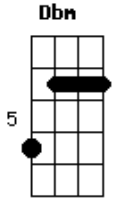

© ukulele-chords.com

© ukulele-chords.com