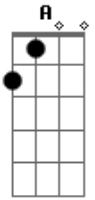

The Mountain Goats - Old College Try

Tom: A
Intro: A Dbm D E D
A Gbm D E

A Dbm
From the housetops to the gutters
D E D
From the oceans to the shores
A Gbm
The warning signs have all been bright and garish
D E
Far to great in number to ignore
A Dbm
From the cities to the swamplands
D E D
From the highways to the hills
A Gbm
Our love has never had a leg to stand on
D E
From the aspirins to the cross-tops to the Elevils

D E A D
But I will walk down to the end with you
A E A
If you will come all the way down with me

A Dbm

From the entrance to the exit
D E D
Is longer than it looks from where we stand
A Gbm
I wanna say I'm sorry for stuff I haven't done yet
D E
Things will shortly get completely out of hand
A Dbm
I can feel it in the rotten air tonight
D E
In the tips of my fingers in the skin on my face
A Gbm
In the weak last gasp of the evening's dying light
D E
In the way those eyes I've always loved illuminate this place
D E
Like a trashcan fire in a prison cell
A Gbm
Like the searchlights in the parking lots of hell
D E A D
I will walk down to the end with you
A E A
If you will come all the way down with me

[Final] A Dbm D E D
A Gbm D E D
E D E D E A

Acordes