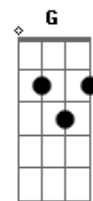

The Moons - The Lone Wolf

tom:

Intro: A Gbm Bm Dm

[Verso]

A
The lone wolf sleeps alone
Gbm
under the dampened moonlight
Bm
It's his own world
Dm
He ain't of your life
A
He wants to escape from all
Gbm
The same old scary faces
Bm
Inside his little bubble
Dm
He dreams of many places

[Pré-Refrão]

Bm E
He's hunting through the night
Bm E
Witouth a caring mother
Bm E
He'll never be alright
Bm Dm
Until he finds a lover

[Refrão]

A E Gbm
The lone wolf howls tonight
E D
At the top of the hill
G
A shadow of the pale moonlight
A E Gbm
The lone wolf howls tonight
E D
At the top of the hill
G A
A shadow of the pale moonlight

[Solo] A E A E

[Verso]

A
The lone wolf hides away
Gbm
Avoiding many people
Bm
Who use him in the day
Dm
A clown inside a circus
A

Acordes

© ukulele-chords.com

© ukulele-chords.com

© ukulele-chords.com

© ukulele-chords.com

© ukulele-chords.com

© ukulele-chords.com

© ukulele-chords.com

© ukulele-chords.com

ukulele-chords.com

Deep inside his room
Gbm
He watches from a corner
Bm
Invisible to most
Dm
He breathes in total silence