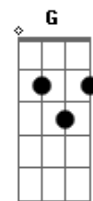

The Moons - The Lone Wolf

tom:

Intro: A Gbm Bm Dm

[Verso]

A
The lone wolf sleeps alone
Gbm
under the dampened moonlight
Bm
It's his own world
Dm
He ain't of your life
A
He wants to escape from all
Gbm
The same old scary faces
Bm
Inside his little bubble
Dm
He dreams of many places

[Pré-Refrão]

Bm E
He's hunting through the night
Bm E
Witouth a caring mother
Bm E
He'll never be alright
Bm Dm
Until he finds a lover

[Refrão]

A E Gbm
The lone wolf howls tonight
E D
At the top of the hill
G
A shadow of the pale moonlight
A E Gbm
The lone wolf howls tonight
E D
At the top of the hill
G A
A shadow of the pale moonlight

[Solo] A E A E

[Verso]

A
The lone wolf hides away
Gbm
Avoiding many people
Bm
Who use him in the day
Dm
A clown inside a circus
A

Acordes

© ukulele-chords.com

© ukulele-chords.com

© ukulele-chords.com

© ukulele-chords.com

© ukulele-chords.com

© ukulele-chords.com

© ukulele-chords.com

© ukulele-chords.com

ukulele-chords.com

Deep inside his room

Gbm
He watches from a corner
Bm
Invisible to most
Dm

He breathes in total silence