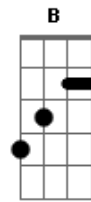

© ukulele-chords.com