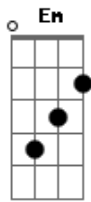

The Moody Blues - Nights in White Satin

Tom: C

^{Em} Nights in white ^D satin ^{Em} never reaching the end ^D
^C Letters I've written ^G ^F never meaning to send ^{Em}
^{Em} Beauty I'd always missed ^D ^{Em} with these eyes before ^D
^C Just what the truth is ^G ^F I can't say anymore ^{Em}

^A Cause I love you, yes I love you ^C
^{Em} Ohhh how I love you ^D ^{Em} ^D

^{Em} Gazing at people, some hand in hand ^D

^C Just what I'm going through they can't understand ^G ^F ^{Em}
^{Em} Some try to tell me thoughts they cannot defend ^D
^C Just what you want to be, you'll be in the end ^G ^F ^{Em}

^A And I love you, yes I love you ^C
^{Em} Ohhh how I love you ^D ^{Em} ^D

[Solo] ^{Em} ^D ^C ^{B7}
^{Em} ^D ^C ^{B7}
^{Em} ^C ^{Em} ^C
^{Am} ^B ^{Am} ^{B7}
^{Em} ^D ^C
^{Em} ^D ^{Em} ^D

Acordes

© ukulele-chords.com