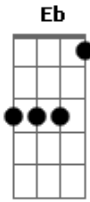

© ukulele-chords.com