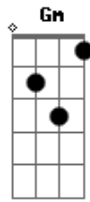

© ukulele-chords.com