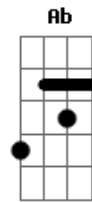

© ukulele-chords.com