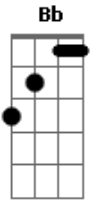

© ukulele-chords.com