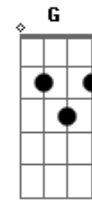

© ukulele-chords.com