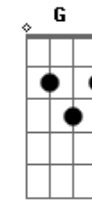

© ukulele-chords.com