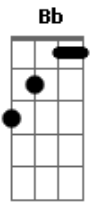

The Messianic Jewish Alliance of Israel - La Shamaim (Unto Heaven)

tom:

Intro: Cm Bb Eb Cm
Bb Eb Fm Gm
Cm Bb Ab

Cm Bb Eb
Banu lehalel Ot'cha
Cm Bb Eb
Lehishtachavot lecha
Fm Gm
Noten chayim, Boreh, Mashiach ufodeh
Cm Bb Ab
Lecha kavod, hadar, va'oz
Fm
Ki El gadol Ata

Gm Ab Bb
Nari'ah nekadma paneicha bizmirot todah
Ab
Venisa et ha'Einayim, LaShamayim
Fm
Be'hadarat kavod yi'rah
Gm Bb Ab
Ve'nisa et ha'Yadayim, LaShamayim
Fm G
Besim'chah uvetodah!

[Solo Final] Cm Bb Eb Cm
Bb Eb Fm Gm
Ab Bb Gm

Acordes

© ukulele-chords.com

© ukulele-chords.com

© ukulele-chords.com

© ukulele-chords.com

© ukulele-chords.com

© ukulele-chords.com

© ukulele-chords.com