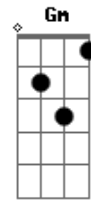

© ukulele-chords.com