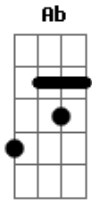

© ukulele-chords.com