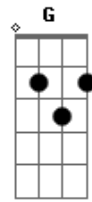

© ukulele-chords.com