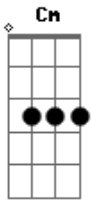

The Messianic Jewish Alliance of Israel - La Shamaim (Unto Heaven)

tom:

Intro: Cm Bb Eb Cm
Bb Eb Fm Gm
Cm Bb Ab

Cm Bb Eb
Banu lehalel Ot'cha
Cm Bb Eb
Lehishtachavot lecha
Fm Gm
Noten chayim, Boreh, Mashiach ufodeh
Cm Bb Ab
Lecha kavod, hadar, va'oz
Fm
Ki El gadol Ata

Gm Ab Bb
Nari'ah nekadma paneicha bizmirot todah
Ab
Venisa et ha'Einayim, LaShamayim
Fm
Be'hadarat kavod yi'rah
Gm Bb Ab
Ve'nisa et ha'Yadayim, LaShamayim
Fm G
Besim'chah uvetodah!

[Solo Final] Cm Bb Eb Cm
Bb Eb Fm Gm
Ab Bb Gm

Acordes

© ukulele-chords.com