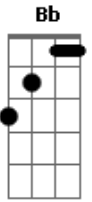

© ukulele-chords.com