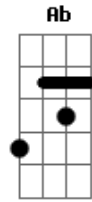

© ukulele-chords.com