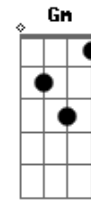

© ukulele-chords.com