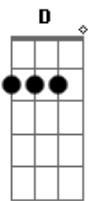

© ukulele-chords.com