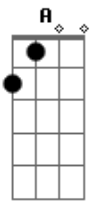

© ukulele-chords.com