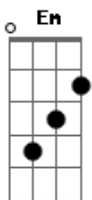

© ukulele-chords.com