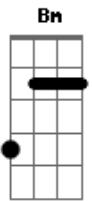

The Marmalade - Rainbow

Tom: D
Intro: D D G D D G D

Bm Gbm Em D
Rainbow, Look me up look me down,
Bm Gbm G A
rainbow, You were fun to have around
Bm Gbm Em D
I was dreamin', Of the love I had to share,
Bm F G A
Never thinkin', You were here you were there

1st Verse:
D D
Not a word, not a sound,
G D
could see or even feel the ground

D D G
A pot of gold, I was sold,
D
by the way you let it fly

(Refrão)

Intro: D D D D D Bm

Variação Refrão:

Gbm Em D Bm
Rainbow, Look me up look me down,
Gbm G A
rainbow, You were fun to have around
Bm Gbm Em D
Now I'm changing, for the better for the day,
Bm Gbm G A
Feel like singing all the colours you convey

2nd Verse:
D D G
Come on home, Keep me warm,

D
And love me till the new day's born
D D G
And I pray, You will stay,

D
For ever in my eyes

(Bm Gbm Em D Bm Gbm G A)

Acordes

© ukulele-chords.com

© ukulele-chords.com