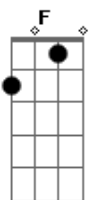

© ukulele-chords.com