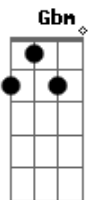

© ukulele-chords.com