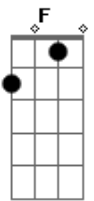

© ukulele-chords.com