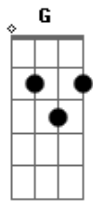

The Marmalade - Rainbow

Tom: D
Intro: D D G D D G D

Bm Gbm Em D
Rainbow, Look me up look me down,
Bm Gbm G A
rainbow, You were fun to have around
Bm Gbm Em D
I was dreamin', Of the love I had to share,
Bm F G A
Never thinkin', You were here you were there

1st Verse:
D D
Not a word, not a sound,
G D
could see or even feel the ground

D D G
A pot of gold, I was sold,
D
by the way you let it fly

(Refrão)

Intro: D D D D D Bm

Variação Refrão:

Gbm Em D Bm
Rainbow, Look me up look me down,
Gbm G A
rainbow, You were fun to have around
Bm Gbm Em D
Now I'm changing, for the better for the day,
Bm Gbm G A
Feel like singing all the colours you convey

2nd Verse:
D D G
Come on home, Keep me warm,

D
And love me till the new day's born
D D G
And I pray, You will stay,

D
For ever in my eyes

(Bm Gbm Em D Bm Gbm G A)

Acordes

© ukulele-chords.com

© ukulele-chords.com