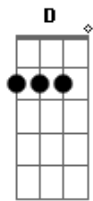

The Marmalade - Rainbow

Tom: D
Intro: D D G D D G D

Bm Gbm Em D
Rainbow, Look me up look me down,
Bm Gbm G A
rainbow, You were fun to have around
Bm Gbm Em D
I was dreamin', Of the love I had to share,
Bm F G A
Never thinkin', You were here you were there

1st Verse:
D D
Not a word, not a sound,
G D
could see or even feel the ground

D D G
A pot of gold, I was sold,
D
by the way you let it fly

(Refrão)

Intro: D D D D D Bm

Variação Refrão:

Gbm Em D Bm
Rainbow, Look me up look me down,
Gbm G A
rainbow, You were fun to have around
Bm Gbm Em D
Now I'm changing, for the better for the day,
Bm Gbm G A
Feel like singing all the colours you convey

2nd Verse:
D D G
Come on home, Keep me warm,

D
And love me till the new day's born
D D G
And I pray, You will stay,

D
For ever in my eyes

(Bm Gbm Em D Bm Gbm G A)

Acordes