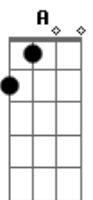

© ukulele-chords.com