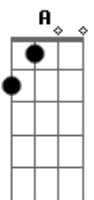

© ukulele-chords.com