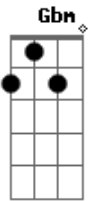

© ukulele-chords.com