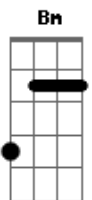

© ukulele-chords.com