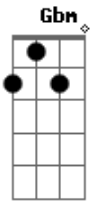

© ukulele-chords.com