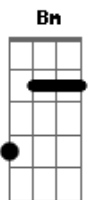

The Marmalade - Rainbow

Tom: D
Intro: D D G D D G D

Bm Gbm Em D
Rainbow, Look me up look me down,
Bm Gbm G A
rainbow, You were fun to have around
Bm Gbm Em D
I was dreamin', Of the love I had to share,
Bm F G A
Never thinkin', You were here you were there

1st Verse:
D D
Not a word, not a sound,
G D
could see or even feel the ground

D D G
A pot of gold, I was sold,
D
by the way you let it fly

(Refrão)

Intro: D D D D D Bm

Variação Refrão:

Gbm Em D Bm
Rainbow, Look me up look me down,
Gbm G A
rainbow, You were fun to have around
Bm Gbm Em D
Now I'm changing, for the better for the day,
Bm Gbm G A
Feel like singing all the colours you convey

2nd Verse:
D D G
Come on home, Keep me warm,

D
And love me till the new day's born
D D G
And I pray, You will stay,

D
For ever in my eyes

(Bm Gbm Em D Bm Gbm G A)

Acordes

© ukulele-chords.com

© ukulele-chords.com