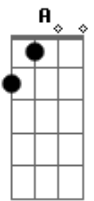

© ukulele-chords.com