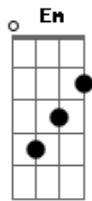

© ukulele-chords.com