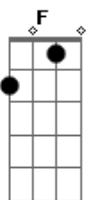

© ukulele-chords.com