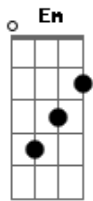

© ukulele-chords.com