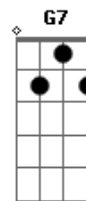

© ukulele-chords.com