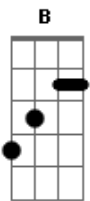

© ukulele-chords.com