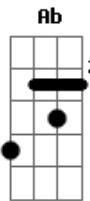

© ukulele-chords.com