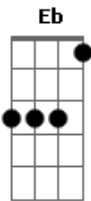

© ukulele-chords.com