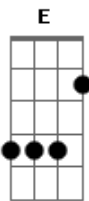

© ukulele-chords.com