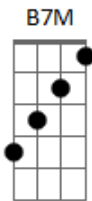

© ukulele-chords.com