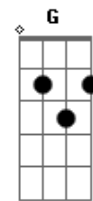

© ukulele-chords.com