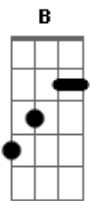

© ukulele-chords.com