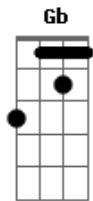

© ukulele-chords.com