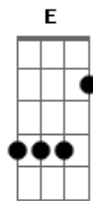

© ukulele-chords.com