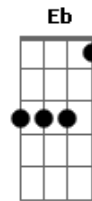

© ukulele-chords.com