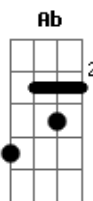

© ukulele-chords.com